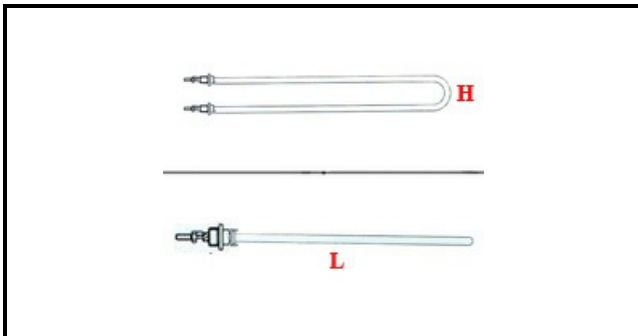

1101442

HEATING ELEMENT EC452 3KW230

Date: 07-04-2025

ORIGINAL
OSP
SPARE PARTS

Technical data

DEPTH MM	L=440mm
WIDTH MM	H=50mm
ELEMENTS	ELEMENTI/ELEMENTS=1
INTERAX mm	INTERASSE/INTERAX=38mm
KILOWATT KW	KW=3
WATT	WATT=3000
MONOPHASE	MONOFASE/MONOPHASE
THREAD MA	M16X1,5
NUMBER OF POLES	POLI/POLES=2
GASKET	2101386
IMMERSION HEATING ELEMENTS	IMMERSIONE/IMMERSION