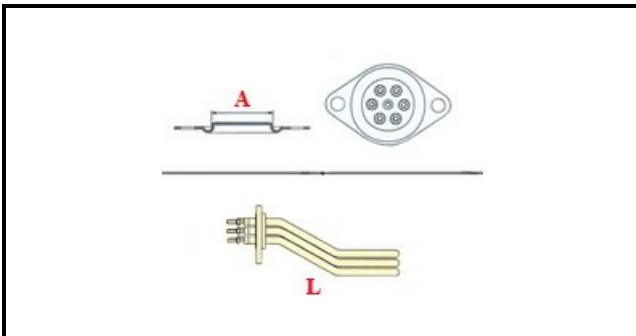

1101448

**HEATING ELEMENT 1 GR. ATRORIA 6P 230/380V 1800W**

Date: 22-01-2025

ORIGINAL  
**OSP**  
SPARE PARTS**Technical data**

DEPTH MM	L=180mm
ELEMENTS	ELEMENTI/ELEMENTS=6
ROUND FLANGE	TONDA/ROUND FLANGE=42mm
DIAMETER mm	A=42mm
KILOWATT KW	KW=1.8
WATT	WATT=1800
THREE PHASE	TRIFASE/THREEPHASE
NUMBER OF POLES	POLI/POLES=6
NUMBER OF HOLES	FORI/HOLES=2
GASKET	2102130
IMMERSION HEATING ELEMENTS	IMMERSIONE/IMMERSION