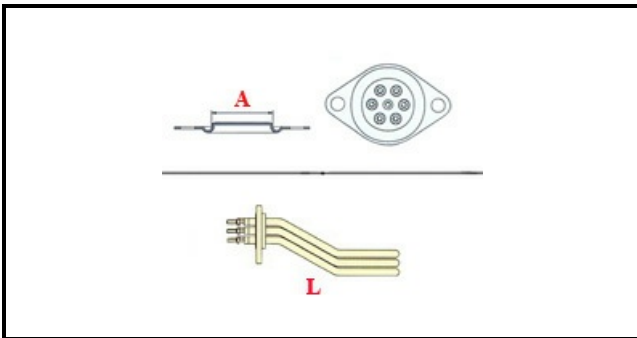

1101448

HEATING ELEMENT 1 GR. ATRORIA 6P 230/380V 1800W

Date: 22-12-2024

ORIGINAL
OSP
SPARE PARTS**Technical data**

DEPTH MM	L=180mm
ELEMENTS	ELEMENTI/ELEMENTS=6
ROUND FLANGE	TONDA/ROUND FLANGE=42mm
DIAMETER mm	A=42mm
KILOWATT KW	KW=1.8
WATT	WATT=1800
THREE PHASE	TRIFASE/THREEPHASE
NUMBER OF POLES	POLI/POLES=6
NUMBER OF HOLES	FORI/HOLES=2
GASKET	2102130
IMMERSION HEATING ELEMENTS	IMMERSIONE/IMMERSION