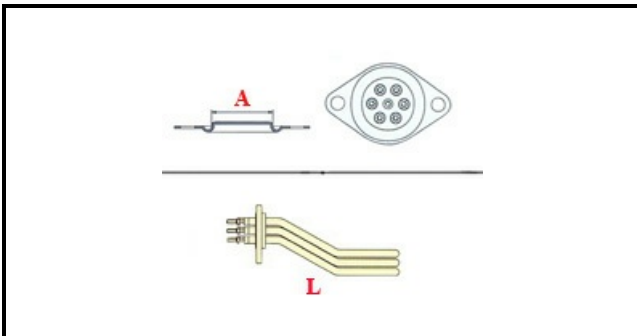

# HEATING ELEMENT 1 GR. ATRORIA 6P 230/380V 1800W

Date: 09-04-2025

ORIGINAL  
**OSP**  
SPARE PARTS

## Technical data

DEPTH MM	L=180mm
ELEMENTS	ELEMENTI/ELEMENTS=6
ROUND FLANGE	TONDA/ROUND FLANGE=42mm
DIAMETER mm	A=42mm
KILOWATT KW	KW=1.8
WATT	WATT=1800
THREE PHASE	TRIFASE/THREEPHASE
NUMBER OF POLES	POLI/POLES=6
NUMBER OF HOLES	FORI/HOLES=2
GASKET	2102130
IMMERSION HEATING ELEMENTS	IMMERSIONE/IMMERSION ELEMENTS