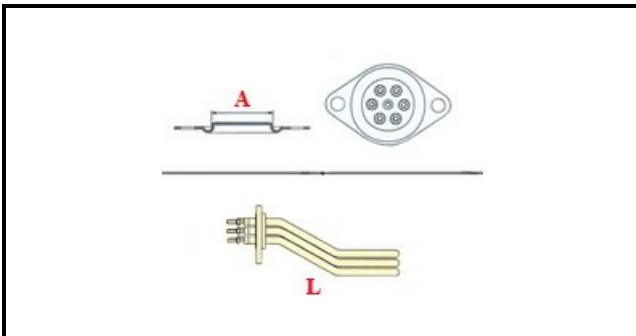

1101448

HEATING ELEMENT 1 GR. ATRORIA 6P 230/380V 1800W

Date: 23-02-2025

ORIGINAL
OSP
SPARE PARTS**Technical data**

DEPTH MM	L=180mm
ELEMENTS	ELEMENTI/ELEMENTS=6
ROUND FLANGE	TONDA/ROUND FLANGE=42mm
DIAMETER mm	A=42mm
KILOWATT KW	KW=1.8
WATT	WATT=1800
THREE PHASE	TRIFASE/THREEPHASE
NUMBER OF POLES	POLI/POLES=6
NUMBER OF HOLES	FORI/HOLES=2
GASKET	2102130
IMMERSION HEATING ELEMENTS	IMMERSIONE/IMMERSION