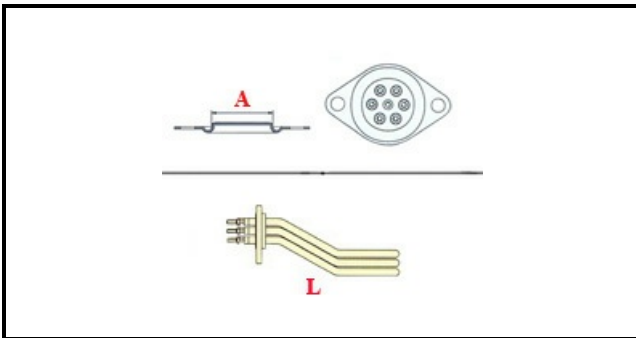

1101448

HEATING ELEMENT 1 GR. ATRORIA 6P 230/380V 1800W

Date: 15-11-2024

ORIGINAL
OSP
SPARE PARTS**Technical data**

DEPTH MM	L=180mm
ELEMENTS	ELEMENTI/ELEMENTS=6
ROUND FLANGE	TONDA/ROUND FLANGE=42mm
DIAMETER mm	A=42mm
KILOWATT KW	KW=1.8
WATT	WATT=1800
THREE PHASE	TRIFASE/THREEPHASE
NUMBER OF POLES	POLI/POLES=6
NUMBER OF HOLES	FORI/HOLES=2
GASKET	2102130
IMMERSION HEATING ELEMENTS	IMMERSIONE/IMMERSION