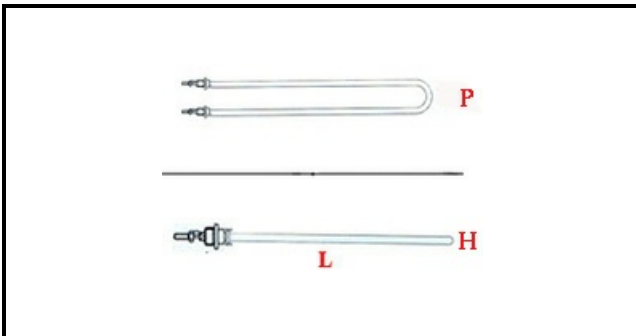

1101455

HEATING ELEMENT FINNED - FOR AS 230V-1500W

Date: 23-12-2024

**ORIGINAL
OSP
SPARE PARTS**

Technical data

DEPTH MM	L=398mm
WIDTH MM	P=50mm
HEIGHT MM	H=25mm
ELEMENTS	ELEMENTI/ELEMENTS=1
KILOWATT KW	KW=1,5
WATT	WATT=1500
MONOPHASE	MONOFASE/MONOPHASE
NUMBER OF POLES	POLI/POLES=2
DRY HEATING ELEMENT	SECCO/DRY