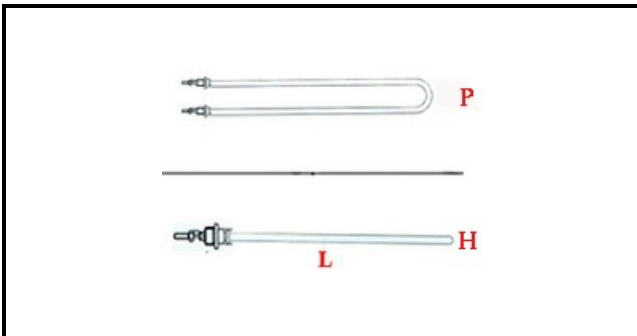

1101455

HEATING ELEMENT FINNED - FOR AS 230V-1500W

Date: 11-04-2025

ORIGINAL
OSP
SPARE PARTS

Technical data

DEPTH MM	L=398mm
WIDTH MM	P=50mm
HEIGHT MM	H=25mm
ELEMENTS	ELEMENTI/ELEMENTS=1
KILOWATT KW	KW=1,5
WATT	WATT=1500
MONOPHASE	MONOFASE/MONOPHASE
NUMBER OF POLES	POLI/POLES=2
DRY HEATING ELEMENT	SECCO/DRY