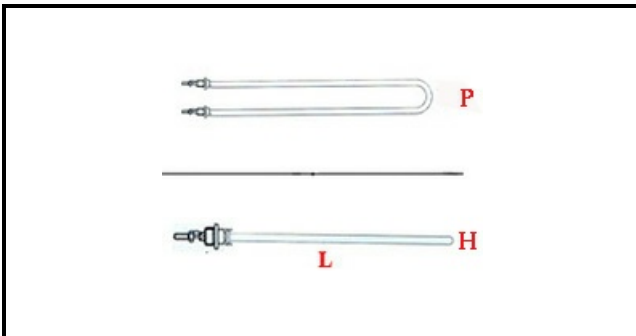

## HEATING ELEMENT FINNED - FOR AS 230V-1500W

Date: 15-11-2024

ORIGINAL  
**OSP**  
SPARE PARTS

### Technical data

DEPTH MM	L=398mm
WIDTH MM	P=50mm
HEIGHT MM	H=25mm
ELEMENTS	ELEMENTI/ELEMENTS=1
KILOWATT KW	KW=1,5
WATT	WATT=1500
MONOPHASE	MONOFASE/MONOPHASE
NUMBER OF POLES	POLI/POLES=2
DRY HEATING ELEMENT	SECCO/DRY