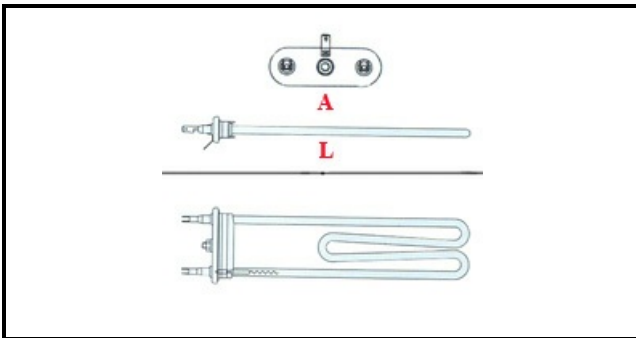

1101480

HEATING ELEMENT 1400W 230V

Date: 22-11-2024

Technical data

| | |
|---------------------|-------------------------------------|
| DEPTH MM | L=530mm |
| ELEMENTS | ELEMENTI/ELEMENTS=1 |
| SQUARE FLANGE | RETTANGOLARE/SQUARE FLANGE=60X28 |
| INTERAX mm | INTERASSE/INTERAX=25mm |
| DIAMETER mm | A=60X25mm |
| KILOWATT KW | KW=1,4 |
| WATT | WATT=1400 |
| MONOPHASE | MONOFASE/MONOPHASE |
| NUMBER OF POLES | POLI/POLES=2 |
| NUMBER OF HOLES | FORI/HOLES=2 |
| DRY HEATING ELEMENT | SECCO/DRY |