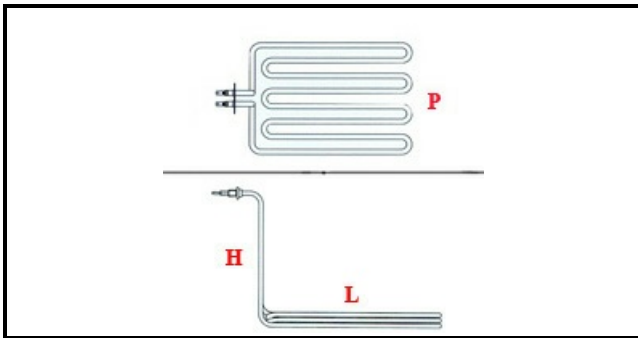

1101485

HEATING ELEMENT 8250W/230V 3F ME15

Date: 09-04-2025

ORIGINAL
OSP
SPARE PARTS

Technical data

| | |
|----------------------------|----------------------|
| DEPTH MM | L=235mm |
| WIDTH MM | P=130mm |
| HEIGHT MM | H=207mm |
| ELEMENTS | ELEMENTI/ELEMENTS=3 |
| KILOWATT KW | KW=8,25 |
| WATT | WATT=8250 |
| THREE PHASE | TRIFASE/THREEPHASE |
| NUMBER OF POLES | POLI/POLES=6 |
| NUMBER OF HOLES | FORI/HOLES=2 |
| IMMERSION HEATING ELEMENTS | IMMERSIONE/IMMERSION |