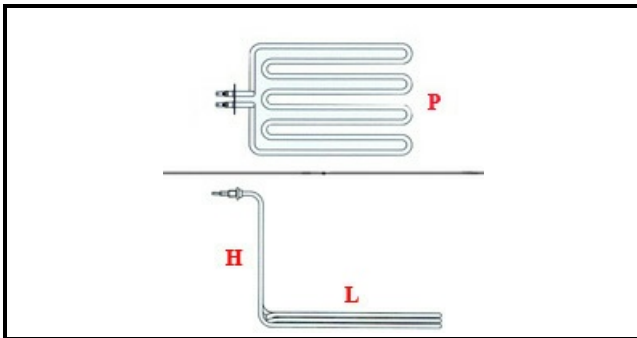

## Technical data

DEPTH MM	L=235mm
WIDTH MM	P=130mm
HEIGHT MM	H=207mm
ELEMENTS	ELEMENTI/ELEMENTS=3
KILOWATT KW	KW=8,25
WATT	WATT=8250
THREE PHASE	TRIFASE/THREEPHASE
NUMBER OF POLES	POLI/POLES=6
NUMBER OF HOLES	FORI/HOLES=2
IMMERSION HEATING ELEMENTS	IMMERSIONE/IMMERSION