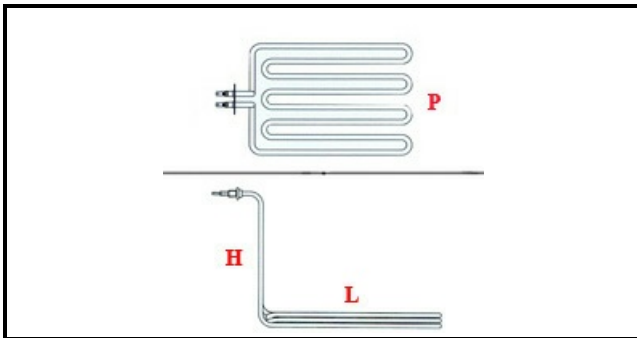

1101485

HEATING ELEMENT 8250W/230V 3F ME15

Date: 22-01-2025

ORIGINAL
OSP
SPARE PARTS

Technical data

DEPTH MM	L=235mm
WIDTH MM	P=130mm
HEIGHT MM	H=207mm
ELEMENTS	ELEMENTI/ELEMENTS=3
KILOWATT KW	KW=8,25
WATT	WATT=8250
THREE PHASE	TRIFASE/THREEPHASE
NUMBER OF POLES	POLI/POLES=6
NUMBER OF HOLES	FORI/HOLES=2
IMMERSION HEATING ELEMENTS	IMMERSIONE/IMMERSION