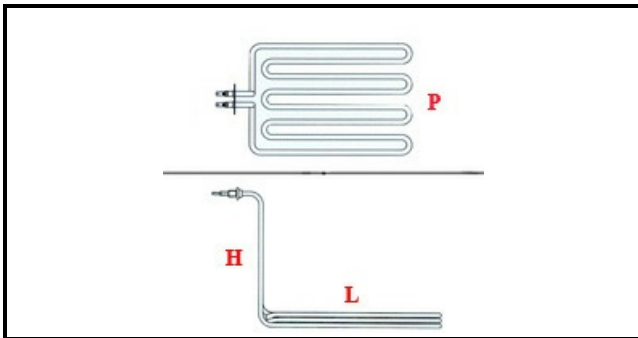

1101485

HEATING ELEMENT 8250W/230V 3F ME15

Date: 23-12-2024

ORIGINAL
OSP
SPARE PARTS

Technical data

DEPTH MM	L=235mm
WIDTH MM	P=130mm
HEIGHT MM	H=207mm
ELEMENTS	ELEMENTI/ELEMENTS=3
KILOWATT KW	KW=8,25
WATT	WATT=8250
THREE PHASE	TRIFASE/THREEPHASE
NUMBER OF POLES	POLI/POLES=6
NUMBER OF HOLES	FORI/HOLES=2
IMMERSION HEATING ELEMENTS	IMMERSIONE/IMMERSION