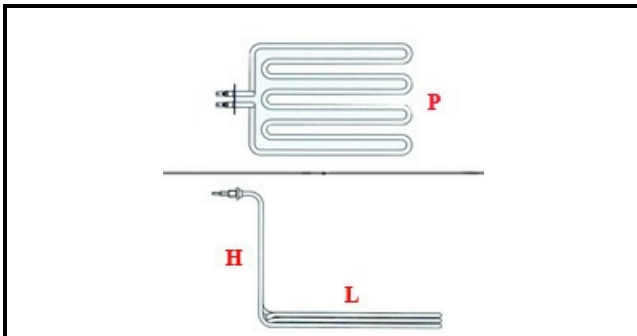

1101485

HEATING ELEMENT 8250W/230V 3F ME15

Date: 15-11-2024

ORIGINAL
OSP
SPARE PARTS

Technical data

DEPTH MM	L=235mm
WIDTH MM	P=130mm
HEIGHT MM	H=207mm
ELEMENTS	ELEMENTI/ELEMENTS=3
KILOWATT KW	KW=8,25
WATT	WATT=8250
THREE PHASE	TRIFASE/THREEPHASE
NUMBER OF POLES	POLI/POLES=6
NUMBER OF HOLES	FORI/HOLES=2
IMMERSION HEATING ELEMENTS	IMMERSIONE/IMMERSION