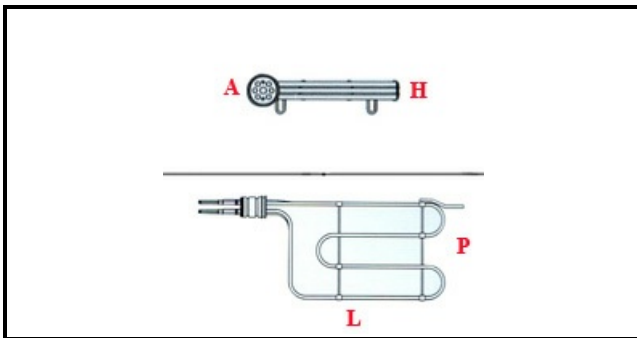

1101487

HEATING ELEMENT PASTA COOKER 5,67KW 380V SERIES 70

Date: 06-04-2025

ORIGINAL
OSP
SPARE PARTS

Technical data

DEPTH MM	L=290mm
WIDTH MM	P=220mm
HEIGHT MM	H=25mm
ELEMENTS	ELEMENTI/ELEMENTS=3
ROUND FLANGE	TONDA/ROUND FLANGE=40mm
DIAMETER mm	A=40mm
KILOWATT KW	KW=5,67
WATT	WATT=5670
THREE PHASE	TRIFASE/THREEPHASE
NUMBER OF POLES	POLI/POLES=6
IMMERSION HEATING ELEMENTS	IMMERSIONE/IMMERSION ELEMENTS