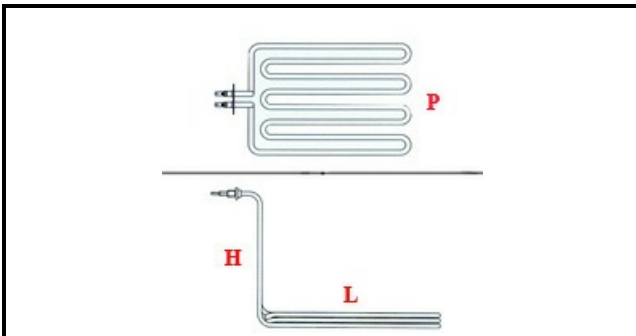

1101497

HEATING ELEMENT EF60BP 3KW230

Date: 15-11-2024

ORIGINAL
OSP
SPARE PARTS

Technical data

DEPTH MM	L=300mm
WIDTH MM	P=70mm
HEIGHT MM	H=240mm
ELEMENTS	ELEMENTI/ELEMENTS=1
KILOWATT KW	KW=3
WATT	WATT=3000
MONOPHASE	MONOFASE/MONOPHASE
GAS THREAD	1/4"
THREAD MA	M5
NUMBER OF POLES	POLI/POLES=2
IMMERSION HEATING ELEMENTS	IMMERSIONE/IMMERSION