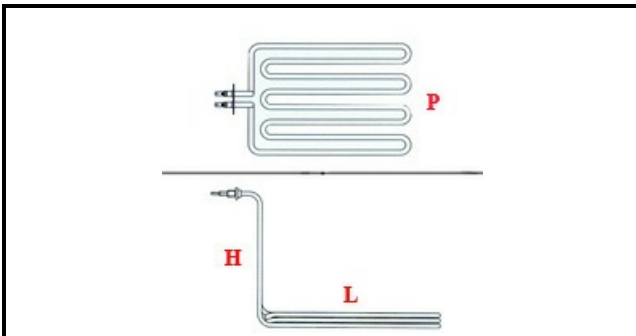

1101497

HEATING ELEMENT EF60BP 3KW230

Date: 23-12-2024

ORIGINAL
OSP
SPARE PARTS

Technical data

DEPTH MM	L=300mm
WIDTH MM	P=70mm
HEIGHT MM	H=240mm
ELEMENTS	ELEMENTI/ELEMENTS=1
KILOWATT KW	KW=3
WATT	WATT=3000
MONOPHASE	MONOFASE/MONOPHASE
GAS THREAD	1/4"
THREAD MA	M5
NUMBER OF POLES	POLI/POLES=2
IMMERSION HEATING ELEMENTS	IMMERSIONE/IMMERSION