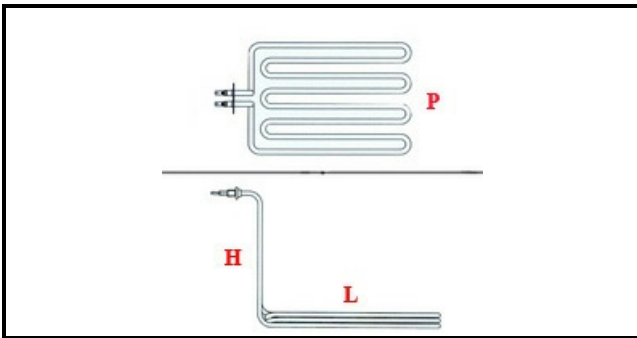

1101497

HEATING ELEMENT EF60BP 3KW230

Date: 09-04-2025

ORIGINAL
OSP
SPARE PARTS

Technical data

DEPTH MM	L=300mm
WIDTH MM	P=70mm
HEIGHT MM	H=240mm
ELEMENTS	ELEMENTI/ELEMENTS=1
KILOWATT KW	KW=3
WATT	WATT=3000
MONOPHASE	MONOFASE/MONOPHASE
GAS THREAD	1/4"
THREAD MA	M5
NUMBER OF POLES	POLI/POLES=2
IMMERSION HEATING ELEMENTS	IMMERSIONE/IMMERSION ELEMENTS