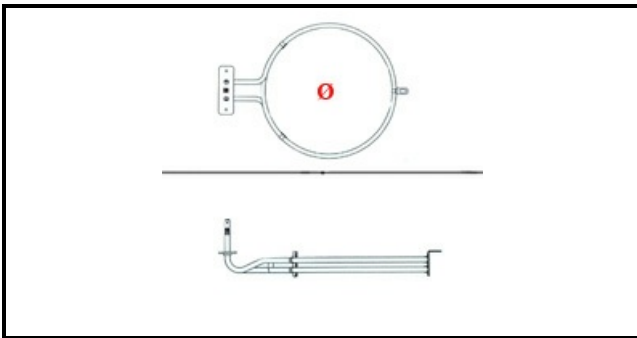

# OVEN HEATING ELEMENT 3300W

Date: 09-04-2025

ORIGINAL  
**OSP**  
SPARE PARTS

## Technical data

DEPTH MM	L=270mm
ELEMENTS	ELEMENTI/ELEMENTS=1
SQUARE FLANGE	RETTANGOLARE/SQUARE FLANGE=70X22mm
EXTERNAL DIAMETER mm	Ø=235mm
KILOWATT KW	KW=3,3
WATT	WATT=3300
MONOPHASE	MONOFASE/MONOPHASE
NUMBER OF POLES	POLI/POLES=2
NUMBER OF HOLES	FORI/HOLES=2
DRY HEATING ELEMENT	SECCO/DRY
INTERNAL DIAMETER mm	Ø=225mm