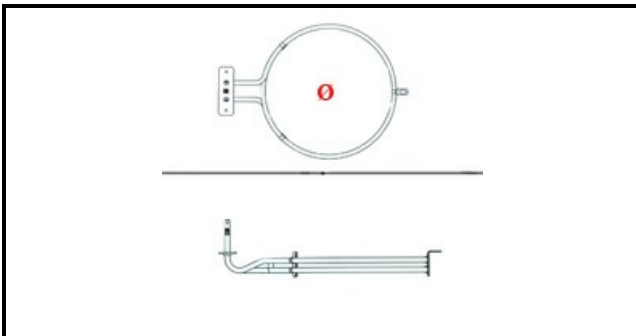

1101520

**OVEN HEATING ELEMENT 3300W**

Date: 23-12-2024

ORIGINAL  
**OSP**  
SPARE PARTS**Technical data**

|                      |                                       |
|----------------------|---------------------------------------|
| DEPTH MM             | L=270mm                               |
| ELEMENTS             | ELEMENTI/ELEMENTS=1                   |
| SQUARE FLANGE        | RETTANGOLARE/SQUARE<br>FLANGE=70X22mm |
| EXTERNAL DIAMETER mm | Ø=235mm                               |
| KILOWATT KW          | KW=3,3                                |
| WATT                 | WATT=3300                             |
| MONOPHASE            | MONOFASE/MONOPHASE                    |
| NUMBER OF POLES      | POLI/POLES=2                          |
| NUMBER OF HOLES      | FORI/HOLES=2                          |
| DRY HEATING ELEMENT  | SECCO/DRY                             |
| INTERNAL DIAMETER mm | Ø=225mm                               |