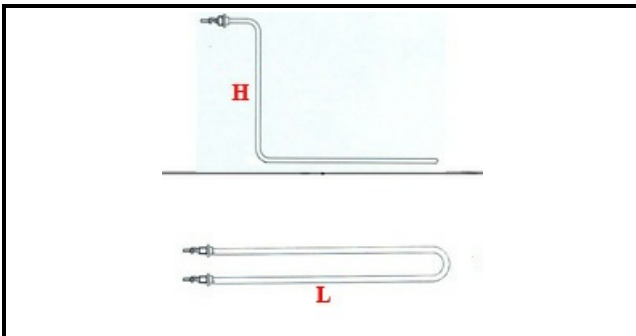

1101544

EVAPORATOR HEATING ELEMENT 450W 230V 375X35X95MM

Date: 23-12-2024

ORIGINAL
OSP
SPARE PARTS**Technical data**

| | |
|---------------------|---------------------|
| DEPTH MM | L=375mm |
| WIDTH MM | P=37mm |
| HEIGHT MM | H=95mm |
| ELEMENTS | ELEMENTI/ELEMENTS=1 |
| KILOWATT KW | KW=0,45 |
| WATT | WATT=450 |
| MONOPHASE | MONOFASE/MONOPHASE |
| NUMBER OF POLES | POLI/POLES=2 |
| DRY HEATING ELEMENT | SECCO/DRY |