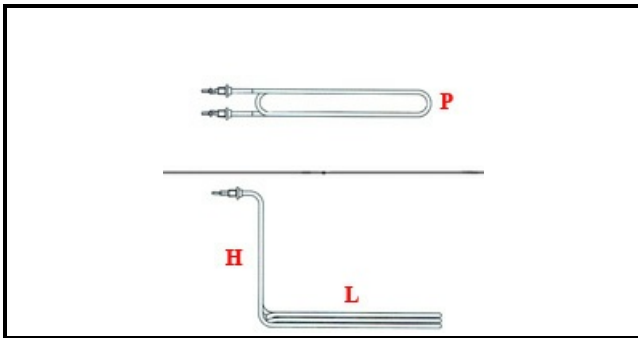

## Technical data

|                            |                      |
|----------------------------|----------------------|
| DEPTH MM                   | L=230mm              |
| WIDTH MM                   | P=28mm               |
| HEIGHT MM                  | H=55mm               |
| ELEMENTS                   | ELEMENTI/ELEMENTS=1  |
| DIAMETER mm                | Ø=10mm               |
| KILOWATT KW                | KW=2,18              |
| WATT                       | WATT=2180            |
| MONOPHASE                  | MONOFASE/MONOPHASE   |
| NUMBER OF POLES            | POLI/POLES=2         |
| GASKET                     | 2101378              |
| IMMERSION HEATING ELEMENTS | IMMERSIONE/IMMERSION |