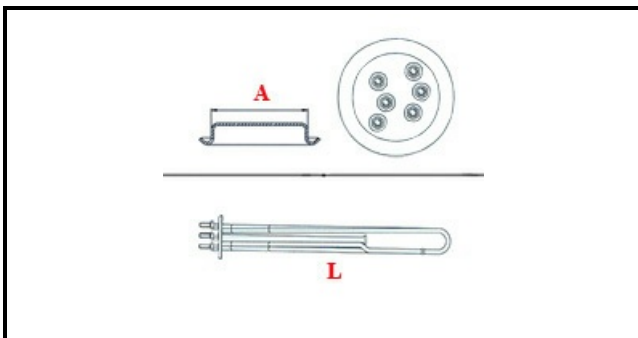

1101596

HEATING ELEMENT FOR PASTA COOKER MODULAR 3800W 230V

Date: 29-01-2025

ORIGINAL
OSP
SPARE PARTS**Technical data**

DEPTH MM	L=250mm
ELEMENTS	ELEMENTI/ELEMENTS=3
ROUND FLANGE	TONDA/ROUND FLANGE=57mm
DIAMETER mm	A=57mm
KILOWATT KW	KW=3,8
WATT	WATT=3800
THREE PHASE	TRIFASE/THREEPHASE
NUMBER OF POLES	POLI/POLES=6
GASKET	2101033
IMMERSION HEATING ELEMENTS	IMMERSIONE/IMMERSION