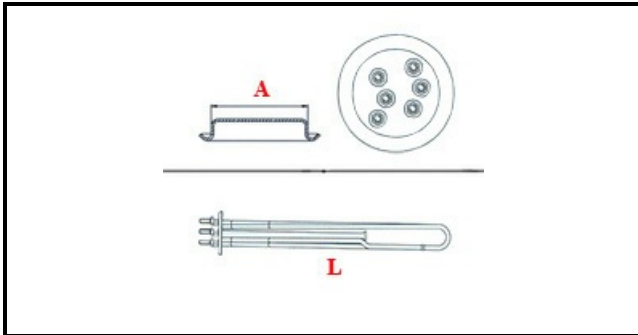

1101596

HEATING ELEMENT FOR PASTA COOKER MODULAR 3800W 230V

Date: 05-04-2025

ORIGINAL
OSP
SPARE PARTS

Technical data

DEPTH MM	L=250mm
ELEMENTS	ELEMENTI/ELEMENTS=3
ROUND FLANGE	TONDA/ROUND FLANGE=57mm
DIAMETER mm	A=57mm
KILOWATT KW	KW=3,8
WATT	WATT=3800
THREE PHASE	TRIFASE/THREEPHASE
NUMBER OF POLES	POLI/POLES=6
GASKET	2101033
IMMERSION HEATING ELEMENTS	IMMERSIONE/IMMERSION