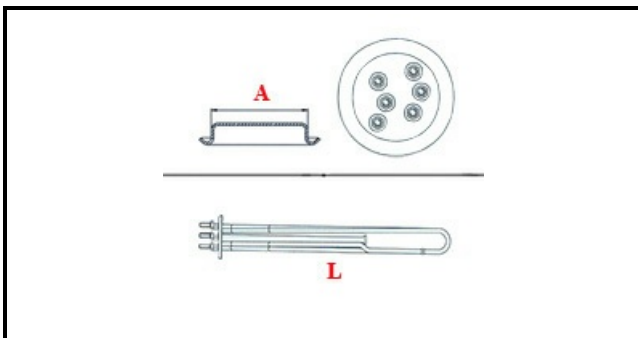

1101596

HEATING ELEMENT FOR PASTA COOKER MODULAR 3800W 230V

Date: 15-11-2024

ORIGINAL
OSP
SPARE PARTS

Technical data

DEPTH MM	L=250mm
ELEMENTS	ELEMENTI/ELEMENTS=3
ROUND FLANGE	TONDA/ROUND FLANGE=57mm
DIAMETER mm	A=57mm
KILOWATT KW	KW=3,8
WATT	WATT=3800
THREE PHASE	TRIFASE/THREEPHASE
NUMBER OF POLES	POLI/POLES=6
GASKET	2101033
IMMERSION HEATING ELEMENTS	IMMERSIONE/IMMERSION ELEMENTS