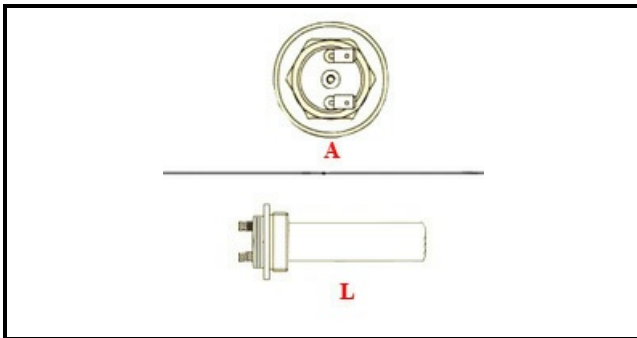

# HEATING ELEMENT FOR PASTA COOKER 2500W 230V 1"1/2

Date: 22-12-2024

ORIGINAL  
**OSP**  
SPARE PARTS

## Technical data

DEPTH MM	L=490mm
ELEMENTS	ELEMENTI/ELEMENTS=1
ROUND FLANGE	TONDA/ROUND FLANGE=49mm
DIAMETER mm	A=49mm
KILOWATT KW	KW=2,5
WATT	WATT=2500
MONOPHASE	MONOFASE/MONOPHASE
GAS THREAD	1"1/2
NUMBER OF POLES	POLI/POLES=2
IMMERSION HEATING ELEMENTS	IMMERSIONE/IMMERSION
THREADED FLANGE	1"1/2