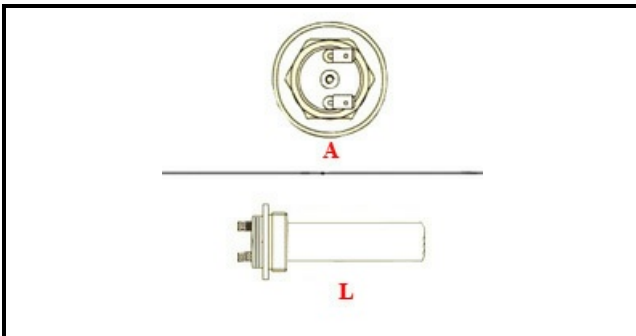

# HEATING ELEMENT FOR PASTA COOKER 2500W 230V 1"1/2

Date: 23-02-2025

ORIGINAL  
**OSP**  
SPARE PARTS

## Technical data

DEPTH MM	L=490mm
ELEMENTS	ELEMENTI/ELEMENTS=1
ROUND FLANGE	TONDA/ROUND FLANGE=49mm
DIAMETER mm	A=49mm
KILOWATT KW	KW=2,5
WATT	WATT=2500
MONOPHASE	MONOFASE/MONOPHASE
GAS THREAD	1"1/2
NUMBER OF POLES	POLI/POLES=2
IMMERSION HEATING ELEMENTS	IMMERSIONE/IMMERSION
THREADED FLANGE	1"1/2