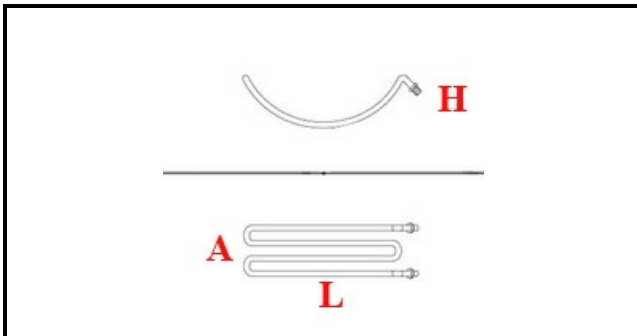

1101618

HEATING ELEMENT FOR KEBAB 1500W 230V

Date: 29-01-2025

Technical data

DEPTH MM	L=265mm
WIDTH MM	A=93mm
HEIGHT MM	H=80mm
ELEMENTS	ELEMENTI/ELEMENTS=1
KILOWATT KW	KW=1,5
WATT	WATT=1500
MONOPHASE	MONOFASE/MONOPHASE
NUMBER OF POLES	POLI/POLES=2
DRY HEATING ELEMENT	SECCO/DRY