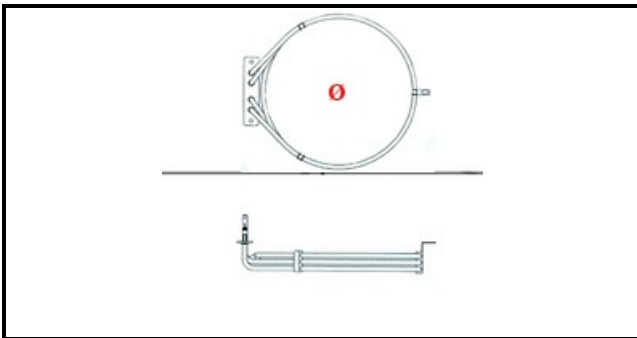

1101624

**OVEN HEATING ELEMENT 2000W X 2 230V**

Date: 29-01-2025

ORIGINAL  
**OSP**  
SPARE PARTS**Technical data**

DEPTH MM	L=240mm
ELEMENTS	ELEMENTI/ELEMENTS=2
SQUARE FLANGE	RETTANGOLARE/SQUARE FLANGE=100X22mm
EXTERNAL DIAMETER mm	Ø=200mm
KILOWATT KW	KW=4
WATT	WATT=4000
MONOPHASE	MONOFASE/MONOPHASE
NUMBER OF POLES	POLI/POLES=4
DRY HEATING ELEMENT	SECCO/DRY
INTERNAL DIAMETER mm	Ø=185mm