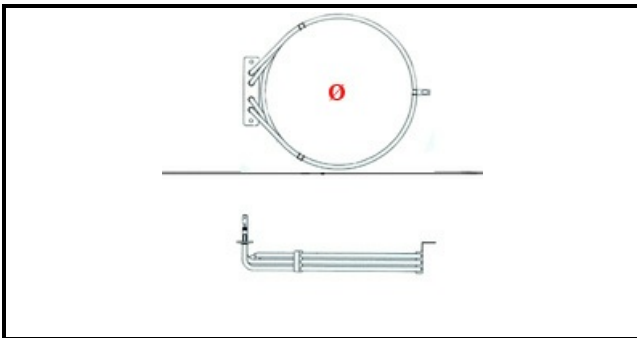

1101624

**OVEN HEATING ELEMENT 2000W X 2 230V**

Date: 15-11-2024

ORIGINAL  
**OSP**  
SPARE PARTS**Technical data**

DEPTH MM	L=240mm
ELEMENTS	ELEMENTI/ELEMENTS=2
SQUARE FLANGE	RETTANGOLARE/SQUARE FLANGE=100X22mm
EXTERNAL DIAMETER mm	Ø=200mm
KILOWATT KW	KW=4
WATT	WATT=4000
MONOPHASE	MONOFASE/MONOPHASE
NUMBER OF POLES	POLI/POLES=4
DRY HEATING ELEMENT	SECCO/DRY
INTERNAL DIAMETER mm	Ø=185mm