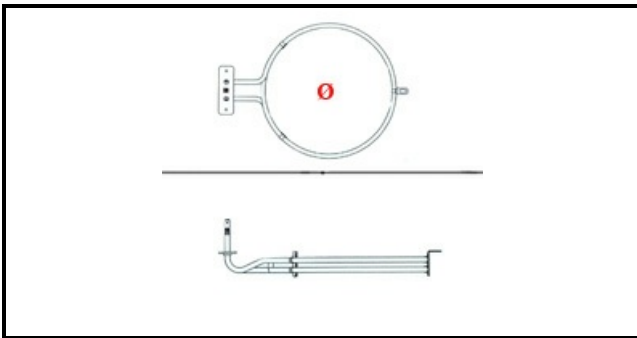

# OVEN HEATING ELEMENT 3000W 230V

Date: 07-04-2025

ORIGINAL  
**OSP**  
SPARE PARTS

## Technical data

DEPTH MM	L=245mm
ELEMENTS	ELEMENTI/ELEMENTS=1
SQUARE FLANGE	RETTANGOLARE/SQUARE FLANGE=70X22mm
EXTERNAL DIAMETER mm	Ø=190mm
KILOWATT KW	KW=3
WATT	WATT=3000
MONOPHASE	MONOFASE/MONOPHASE
NUMBER OF POLES	POLI/POLES=2
NUMBER OF HOLES	FORI/HOLES=2
DRY HEATING ELEMENT	SECCO/DRY
INTERNAL DIAMETER mm	Ø=179mm