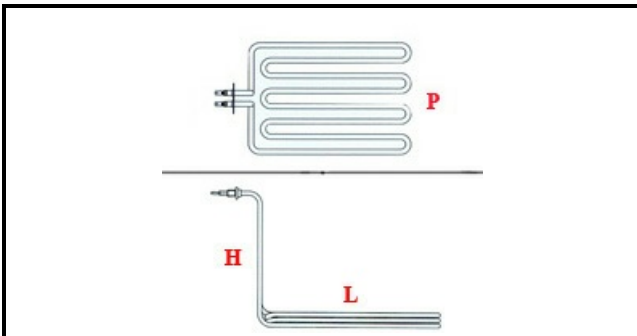

1101664

HEATING ELEMENT EF25S-12KW 1GOL6V632001

Date: 08-04-2025

ORIGINAL
OSP
SPARE PARTS

Technical data

DEPTH MM	L=400mm
WIDTH MM	P=225mm
HEIGHT MM	H=230mm
ELEMENTS	ELEMENTI/ELEMENTS=3
KILOWATT KW	KW=12
WATT	WATT=12000
THREE PHASE	TRIFASE/THREEPHASE
NUMBER OF POLES	POLI/POLES=6
IMMERSION HEATING ELEMENTS	IMMERSIONE/IMMERSION