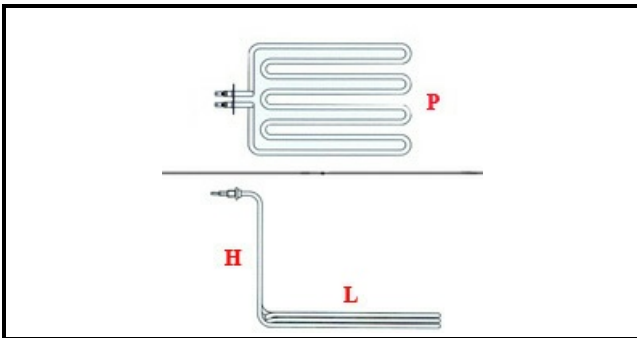

1101664

HEATING ELEMENT EF25S-12KW 1GOL6V632001

Date: 27-02-2025

ORIGINAL
OSP
SPARE PARTS

Technical data

DEPTH MM	L=400mm
WIDTH MM	P=225mm
HEIGHT MM	H=230mm
ELEMENTS	ELEMENTI/ELEMENTS=3
KILOWATT KW	KW=12
WATT	WATT=12000
THREE PHASE	TRIFASE/THREEPHASE
NUMBER OF POLES	POLI/POLES=6
IMMERSION HEATING ELEMENTS	IMMERSIONE/IMMERSION