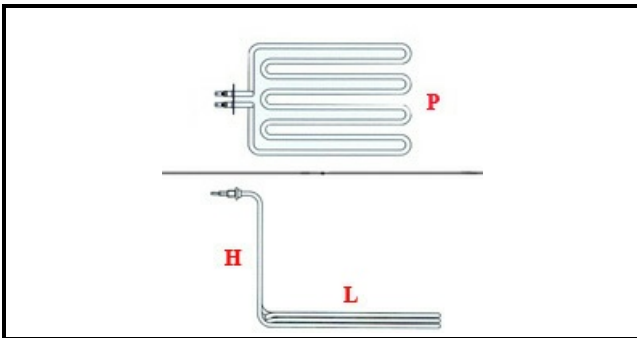

1101664

HEATING ELEMENT EF25S-12KW 1GOL6V632001

Date: 23-12-2024

ORIGINAL
OSP
SPARE PARTS

Technical data

DEPTH MM	L=400mm
WIDTH MM	P=225mm
HEIGHT MM	H=230mm
ELEMENTS	ELEMENTI/ELEMENTS=3
KILOWATT KW	KW=12
WATT	WATT=12000
THREE PHASE	TRIFASE/THREEPHASE
NUMBER OF POLES	POLI/POLES=6
IMMERSION HEATING ELEMENTS	IMMERSIONE/IMMERSION