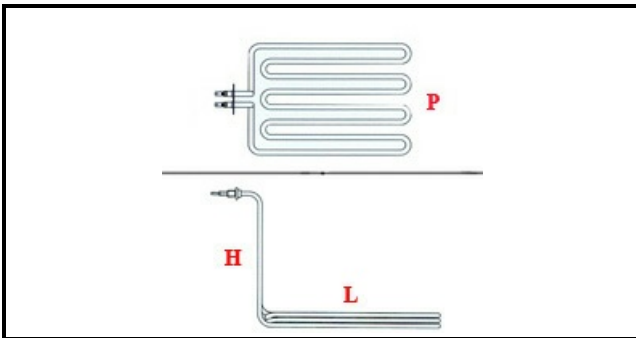

1101664

**HEATING ELEMENT EF25S-12KW 1GOL6V632001**

Date: 15-11-2024

ORIGINAL  
**OSP**  
SPARE PARTS**Technical data**

DEPTH MM	L=400mm
WIDTH MM	P=225mm
HEIGHT MM	H=230mm
ELEMENTS	ELEMENTI/ELEMENTS=3
KILOWATT KW	KW=12
WATT	WATT=12000
THREE PHASE	TRIFASE/THREEPHASE
NUMBER OF POLES	POLI/POLES=6
IMMERSION HEATING ELEMENTS	IMMERSIONE/IMMERSION