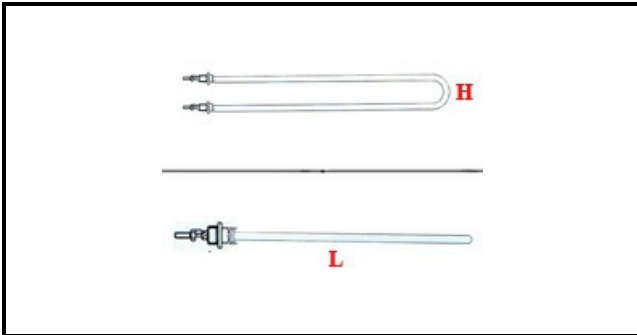

# HEATING ELEMENT FOR OVEN MORETTI 700 W 220 V L 712 mm W 80 mm

Date: 08-04-2025

## Technical data

DEPTH MM	L=712mm
WIDTH MM	H=80mm
ELEMENTS	ELEMENTI/ELEMENTS=1
KILOWATT KW	KW=0,7
WATT	WATT=700
MONOPHASE	MONOFASE/MOOPHASE
NUMBER OF POLES	POLI/POLES=2
DRY HEATING ELEMENT	SECCO/DRY