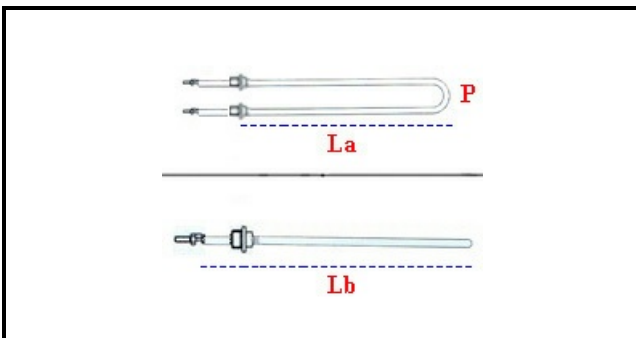

1101671

HEATING ELEMENT W.720 V.400 22M/H+66 M.

Date: 30-01-2025

ORIGINAL
OSP
SPARE PARTS**Technical data**

DEPTH MM	Lb=660mm-La=578mm
WIDTH MM	P=118mm
ELEMENTS	ELEMENTI/ELEMENTS=1
DIAMETER mm	Ø=16mm
KILOWATT KW	KW=0,72
WATT	WATT=720
THREE PHASE	TRIFASE/THREEPHASE
NUMBER OF POLES	POLI/POLES=2
DRY HEATING ELEMENT	SECCO/DRY