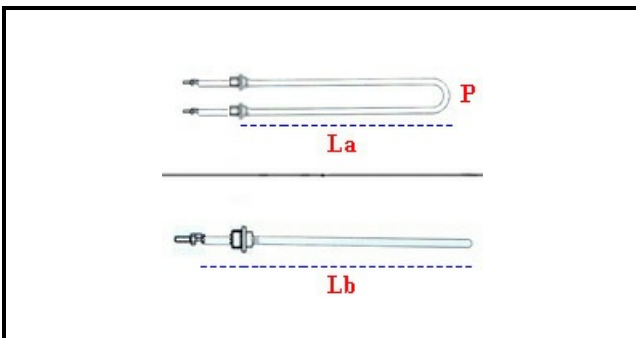

1101671

**HEATING ELEMENT W.720 V.400 22M/H+66 M.**

Date: 15-11-2024

ORIGINAL  
**OSP**  
SPARE PARTS**Technical data**

DEPTH MM	Lb=660mm-La=578mm
WIDTH MM	P=118mm
ELEMENTS	ELEMENTI/ELEMENTS=1
DIAMETER mm	Ø=16mm
KILOWATT KW	KW=0,72
WATT	WATT=720
THREE PHASE	TRIFASE/THREEPHASE
NUMBER OF POLES	POLI/POLES=2
DRY HEATING ELEMENT	SECCO/DRY