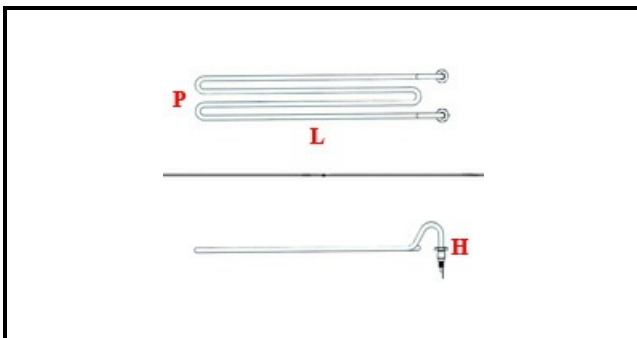

1101690

HEATING ELEMENT 2020W 230V

Date: 23-12-2024

ORIGINAL
OSP
SPARE PARTS**Technical data**

DEPTH MM	L=550mm
WIDTH MM	P=100mm
HEIGHT MM	H=60mm
ELEMENTS	ELEMENTI/ELEMENTS=1
KILOWATT KW	KW=2,02
WATT	WATT=2020
MONOPHASE	MONOFASE/MONOPHASE
NUMBER OF POLES	POLI/POLES=2
DRY HEATING ELEMENT	SECCO/DRY