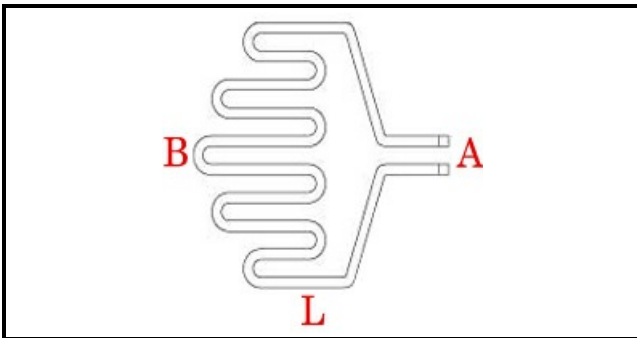

1101720

HEATING ELEMENT W.1500 V.400 PF/33

Date: 23-12-2024

ORIGINAL
OSP
SPARE PARTS**Technical data**

| | |
|---------------------|---------------------|
| DEPTH MM | L=369mm |
| WIDTH MM | B=235mm |
| ELEMENTS | ELEMENTI/ELEMENTS=1 |
| INTERAX mm | A=26mm |
| KILOWATT KW | KW=1,5 |
| WATT | WATT=1500 |
| THREE PHASE | TRIFASE/THREEPHASE |
| THREAD MA | M5 |
| NUMBER OF POLES | POLI/POLES=2 |
| DRY HEATING ELEMENT | SECCO/DRY |