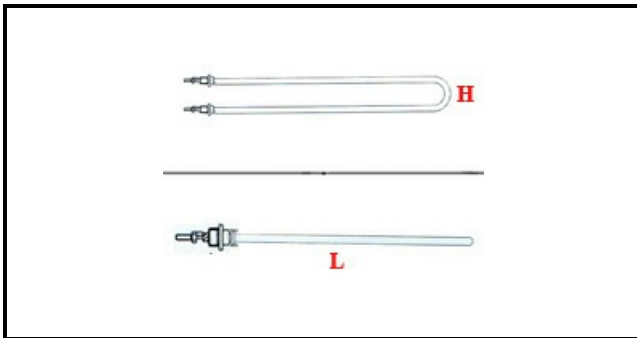

1101775

**HEATING ELEMENT PLATEA W600 V.400 MF4-8**

Date: 23-12-2024

ORIGINAL  
**OSP**  
SPARE PARTS**Technical data**

DEPTH MM	L=580mm
WIDTH MM	P=115mm
ELEMENTS	ELEMENTI/ELEMENTS=1
DIAMETER mm	Ø=12mm
KILOWATT KW	KW=0,6
WATT	WATT=600
THREE PHASE	TRIFASE/THREEPHASE
NUMBER OF POLES	POLI/POLES=2
DRY HEATING ELEMENT	SECCO/DRY