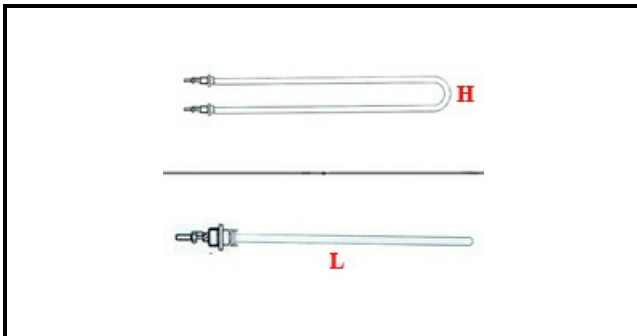

1101775

HEATING ELEMENT PLATEA W600 V.400 MF4-8

Date: 01-11-2024

ORIGINAL
OSP
SPARE PARTS**Technical data**

DEPTH MM	L=580mm
WIDTH MM	P=115mm
ELEMENTS	ELEMENTI/ELEMENTS=1
DIAMETER mm	Ø=12mm
KILOWATT KW	KW=0,6
WATT	WATT=600
THREE PHASE	TRIFASE/THREEPHASE
NUMBER OF POLES	POLI/POLES=2
DRY HEATING ELEMENT	SECCO/DRY