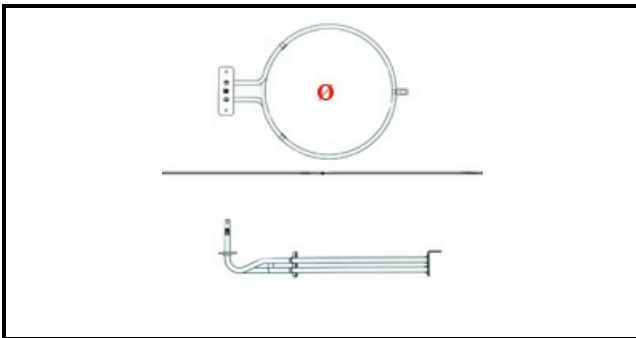

1101794

OVEN HEATING ELEMENT 900W 230V

Date: 23-01-2025

ORIGINAL
OSP
SPARE PARTS**Technical data**

DEPTH MM	L=260mm
HEIGHT MM	H=115mm
DIAMETER mm	Ø=11mm
KILOWATT KW	KW=0,9
WATT	WATT=900
MONOPHASE	MONOFASE/MONOPHASE
NUMBER OF POLES	POLI/POLES=2
DRY HEATING ELEMENT	SECCO/DRY
EXTERNAL DIAMETER mm	Ø=200mm