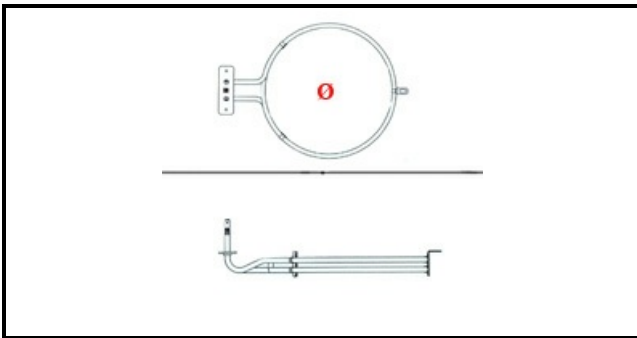

1101794

OVEN HEATING ELEMENT 900W 230V

Date: 07-04-2025

ORIGINAL
OSP
SPARE PARTS

Technical data

| | |
|----------------------|--------------------|
| DEPTH MM | L=260mm |
| HEIGHT MM | H=115mm |
| DIAMETER mm | Ø=11mm |
| KILOWATT KW | KW=0,9 |
| WATT | WATT=900 |
| MONOPHASE | MONOFASE/MONOPHASE |
| NUMBER OF POLES | POLI/POLES=2 |
| DRY HEATING ELEMENT | SECCO/DRY |
| EXTERNAL DIAMETER mm | Ø=200mm |