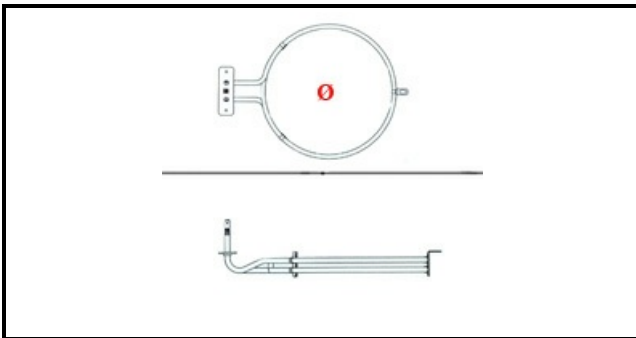

1101794

OVEN HEATING ELEMENT 900W 230V

Date: 23-02-2025

ORIGINAL
OSP
SPARE PARTS

Technical data

DEPTH MM	L=260mm
HEIGHT MM	H=115mm
DIAMETER mm	Ø=11mm
KILOWATT KW	KW=0,9
WATT	WATT=900
MONOPHASE	MONOFASE/MONOPHASE
NUMBER OF POLES	POLI/POLES=2
DRY HEATING ELEMENT	SECCO/DRY
EXTERNAL DIAMETER mm	Ø=200mm