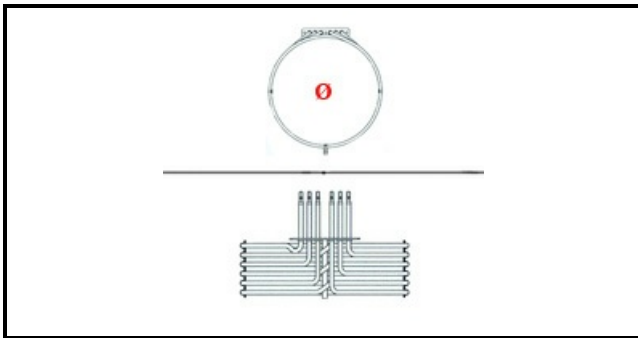

## Technical data

|                      |  |
|----------------------|--|
| HEIGHT MM            | H=170mm                                |
| ELEMENTS             | ELEMENTI/ELEMENTS=3                    |
| SQUARE FLANGE        | RETTANGOLARE/SQUARE<br>FLANGE=142X25mm |
| EXTERNAL DIAMETER mm | Ø=230mm                                |
| KILOWATT KW          | KW=6                                   |
| WATT                 | WATT=6000                              |
| THREE PHASE          | TRIFASE/THREEPHASE                     |
| NUMBER OF POLES      | POLI/POLES=6                           |
| DRY HEATING ELEMENT  | SECCO/DRY                              |
| INTERNAL DIAMETER mm | Ø=205mm                                |