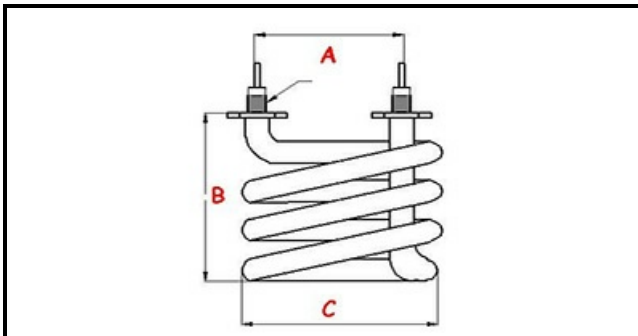

1101848

HEATING ELEMENT 5LT 2700W-230V

Date: 09-04-2025

ORIGINAL
OSP
SPARE PARTS

Technical data

| | |
|----------------------------|----------------------|
| HEIGHT MM | B=200mm |
| ELEMENTS | ELEMENTI/ELEMENTS=1 |
| INTERAX mm | A=50mm |
| DIAMETER mm | Ø=16mm |
| KILOWATT KW | KW=2,7 |
| WATT | WATT=2700 |
| MONOPHASE | MONOFASE/MONOPHASE |
| NUMBER OF POLES | POLI/POLES=2 |
| GASKET | 2102606 |
| IMMERSION HEATING ELEMENTS | IMMERSIONE/IMMERSION |
| EXTERNAL DIAMETER mm | C=111mm |