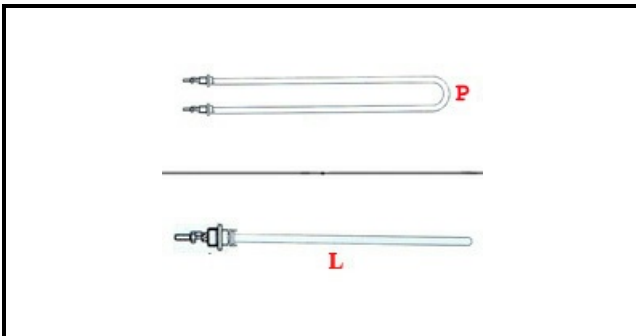

1101861

HEATING ELEMENT 1500W/230V FOR PASTA-COOKING

Date: 23-01-2025

ORIGINAL
OSP
SPARE PARTS

Technical data

DEPTH MM	L=300mm
WIDTH MM	P=51mm
ELEMENTS	ELEMENTI/ELEMENTS=1
DIAMETER mm	Ø=14mm
KILOWATT KW	KW=1,5
WATT	WATT=1500
MONOPHASE	MONOFASE/MONOPHASE
NUMBER OF POLES	POLI/POLES=2
IMMERSION HEATING ELEMENTS	IMMERSIONE/IMMERSION