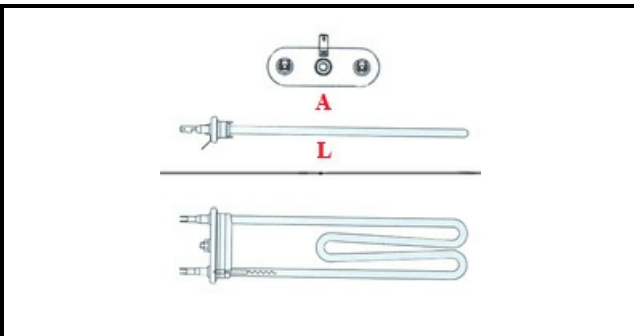

1101912

**00-324644-001 HEATING ELEMENT 240V/3270W**

Date: 23-12-2024

ORIGINAL  
**OSP**  
SPARE PARTS**Technical data**

DEPTH MM	L=420mm
WIDTH MM	P=65mm
ELEMENTS	ELEMENTI/ELEMENTS=1
SQUARE FLANGE	RETTANGOLARE/SQUARE FLANGE=70X18mm
DIAMETER mm	A=80mm
KILOWATT KW	KW=3,27
WATT	WATT=3270
MONOPHASE	MONOFASE/MONOPHASE
NUMBER OF POLES	POLI/POLES=2
IMMERSION HEATING ELEMENTS	IMMERSIONE/IMMERSION
EXPANSION FLANGE	70X18mm