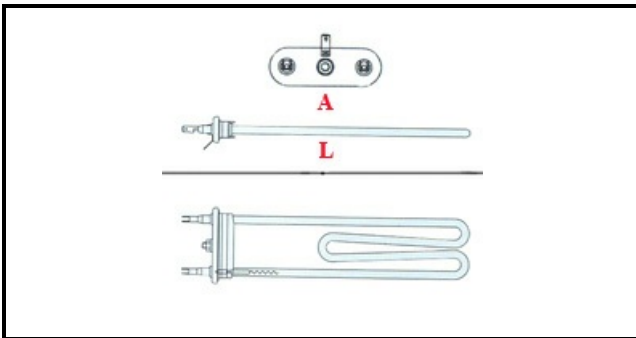

1101912

**00-324644-001 HEATING ELEMENT 240V/3270W**

Date: 15-02-2025

ORIGINAL  
**OSP**  
SPARE PARTS**Technical data**

DEPTH MM	L=420mm
WIDTH MM	P=65mm
ELEMENTS	ELEMENTI/ELEMENTS=1
SQUARE FLANGE	RETTANGOLARE/SQUARE FLANGE=70X18mm
DIAMETER mm	A=80mm
KILOWATT KW	KW=3,27
WATT	WATT=3270
MONOPHASE	MONOFASE/MONOPHASE
NUMBER OF POLES	POLI/POLES=2
IMMERSION HEATING ELEMENTS	IMMERSIONE/IMMERSION
EXPANSION FLANGE	70X18mm