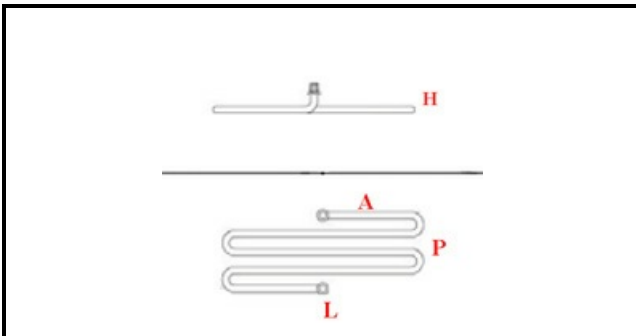

# HEATING ELEMENT 1000W 230V

Date: 27-02-2025

ORIGINAL  
**OSP**  
SPARE PARTS

## Technical data

DEPTH MM	LTOT=295mm
WIDTH MM	P=83mm
HEIGHT MM	H=25mm
ELEMENTS	ELEMENTI/ELEMENTS=1
KILOWATT KW	KW=1
WATT	WATT=1000
MONOPHASE	MONOFASE/MONOPHASE
THREAD MA	M14X1
NUMBER OF POLES	POLI/POLES=2
DRY HEATING ELEMENT	SECCO/DRY
IMMERSION HEATING ELEMENTS	IMMERSIONE/IMMERSION
DEPTH MM	A=150mm
DEPTH MM	L=145mm