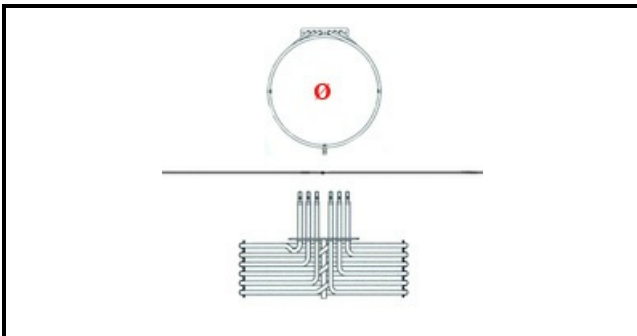

## Technical data

|                      |                                       |
|----------------------|---------------------------------------|
| DEPTH MM             | L=272mm                               |
| ELEMENTS             | ELEMENTI/ELEMENTS=3                   |
| SQUARE FLANGE        | RETTANGOLARE/SQUARE<br>FLANGE=95X22mm |
| EXTERNAL DIAMETER mm | Ø=215mm                               |
| KILOWATT KW          | KW=3,15                               |
| WATT                 | WATT=3150                             |
| THREE PHASE          | TRIFASE/THREEPHASE                    |
| NUMBER OF POLES      | POLI/POLES=6                          |
| NUMBER OF HOLES      | FORI/HOLES=2                          |
| DRY HEATING ELEMENT  | SECCO/DRY                             |
| INTERNAL DIAMETER mm | Ø=201mm                               |