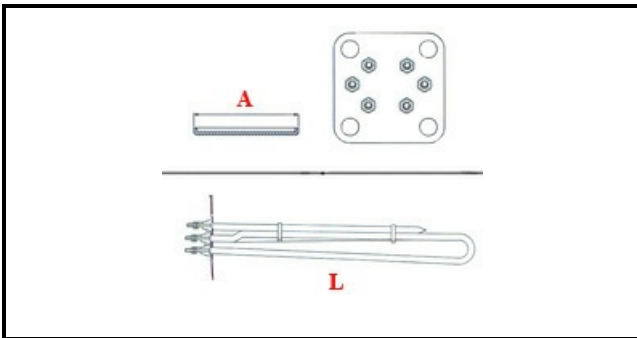

# HEATING ELEMENT KW6,1 230V

Date: 22-11-2024

ORIGINAL  
**OSP**  
SPARE PARTS

## Technical data

|                               |                                    |
|-------------------------------|------------------------------------|
| DEPTH MM                      | L=395mm                            |
| ELEMENTS                      | ELEMENTI/ELEMENTS=3                |
| SQUARE FLANGE                 | RETTANGOLARE/SQUARE<br>FLANGE=70mm |
| DIAMETER mm                   | A=70mm                             |
| KILOWATT KW                   | KW=6,1                             |
| WATT                          | WATT=6100                          |
| THREE PHASE                   | TRIFASE/THREEPHASE                 |
| NUMBER OF POLES               | POLI/POLES=6                       |
| NUMBER OF HOLES               | FORI/HOLES=4                       |
| GASKET                        | 2101030                            |
| IMMERSION HEATING<br>ELEMENTS | IMMERSIONE/IMMERSION               |