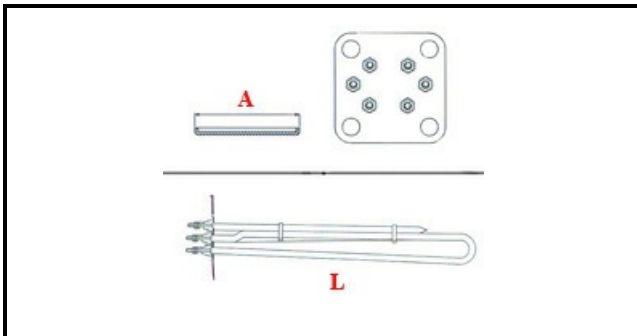

1101966

**BOILER HEATING ELEMENT 3000W 230V**

Date: 22-11-2024

ORIGINAL  
**OSP**  
SPARE PARTS**Technical data**

DEPTH MM	L=220mm
ELEMENTS	ELEMENTI/ELEMENTS=3
SQUARE FLANGE	RETTANGOLARE/SQUARE FLANGE=70mm
DIAMETER mm	A=70mm
KILOWATT KW	KW=3
WATT	WATT=3
THREE PHASE	TRIFASE/THREEPHASE
NUMBER OF POLES	POLI/POLES=6
NUMBER OF HOLES	FORI/HOLES=4
GASKET	2101030
IMMERSION HEATING ELEMENTS	IMMERSIONE/IMMERSION