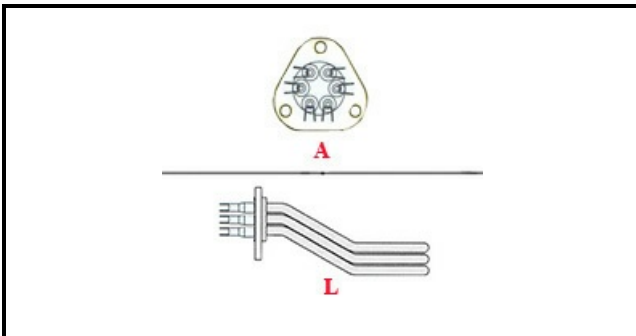

Technical data

DEPTH MM	L=560mm
ELEMENTS	ELEMENTI/ELEMENTS=3
TRIANGULAR FLANGE	TRIANGOLARE/TRIANGULAR FLANGE=53mm
KILOWATT KW	KW=5,8
WATT	WATT=5800
THREE PHASE	TRIFASE/THREEPHASE
NUMBER OF POLES	POLI/POLES=6
GASKET	2107045
IMMERSION HEATING ELEMENTS	IMMERSIONE/IMMERSION
NUMBER OF HOLES	FORI/HOLES=3
DIAMETER mm	A=53mm

Manufacturer code

LA SPAZIALE SPA