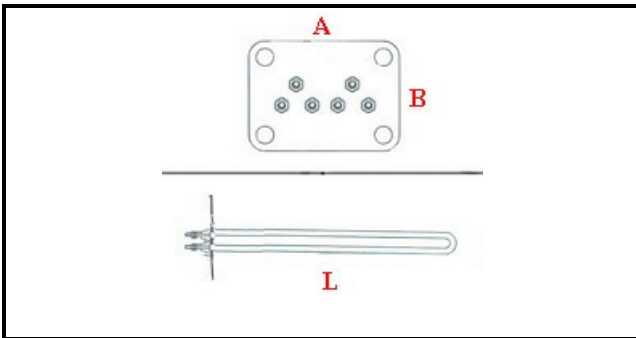

## Technical data

DEPTH MM	L=610mm
ELEMENTS	ELEMENTI/ELEMENTS=3
SQUARE FLANGE	RETTANGOLARE/SQUARE FLANGE=95X80mm
KILOWATT KW	KW=6
WATT	WATT=6000
THREE PHASE	TRIFASE/THREEPHASE
NUMBER OF POLES	POLI/POLES=6
NUMBER OF HOLES	FORI/HOLES=4
DRY HEATING ELEMENT	SECCO/DRY