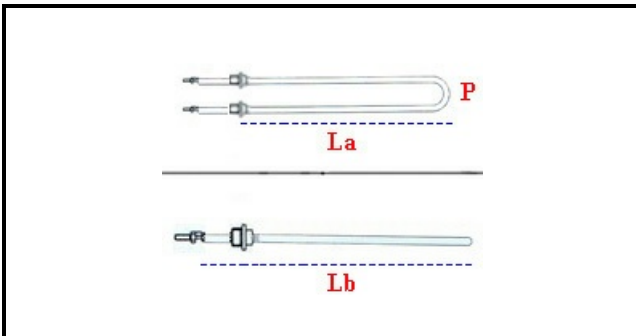

## Technical data

|                     |                     |
|---------------------|---------------------|
| DEPTH MM            | Lb=735mm            |
| WIDTH MM            | P=125mm             |
| ELEMENTS            | ELEMENTI/ELEMENTS=1 |
| KILOWATT KW         | KW=1,1              |
| WATT                | WATT=1100           |
| THREE PHASE         | TRIFASE/THREEPHASE  |
| GAS THREAD          | 1/4"                |
| NUMBER OF POLES     | POLI/POLES=2        |
| DRY HEATING ELEMENT | SECCO/DRY           |
| DEPTH MM            | La=665mm            |