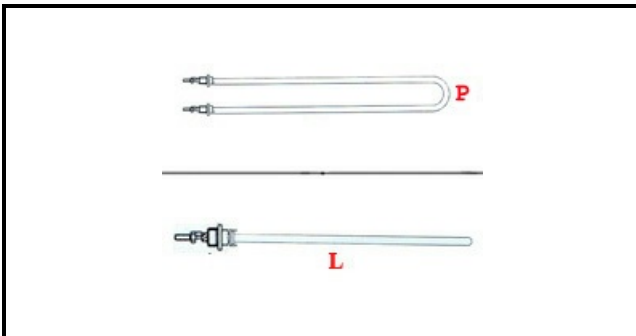

Technical data

DEPTH MM	L=412mm
WIDTH MM	P=50mm
ELEMENTS	ELEMENTI/ELEMENTS=1
DIAMETER mm	Ø=17mm
KILOWATT KW	KW=1,5
WATT	WATT=1500
MONOPHASE	MONOFASE/MONOPHASE
GAS THREAD	3/8"
NUMBER OF POLES	POLI/POLES=2
IMMERSION HEATING ELEMENTS	IMMERSIONE/IMMERSION

Manufacturer code

BERTO'S SPA