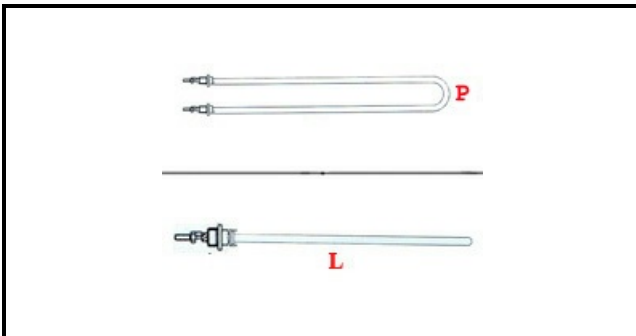

## Technical data

DEPTH MM	L=412mm
WIDTH MM	P=50mm
ELEMENTS	ELEMENTI/ELEMENTS=1
DIAMETER mm	Ø=17mm
KILOWATT KW	KW=1,5
WATT	WATT=1500
MONOPHASE	MONOFASE/MONOPHASE
GAS THREAD	3/8"
NUMBER OF POLES	POLI/POLES=2
IMMERSION HEATING ELEMENTS	IMMERSIONE/IMMERSION