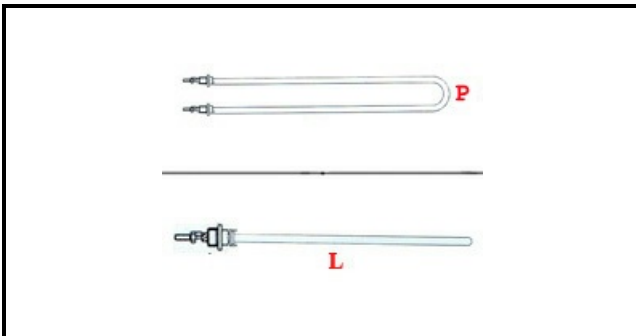

1101992

HEATING ELEMENT 1500/1800W 220/240V

Date: 23-02-2025

**Technical data**

DEPTH MM	L=412mm
WIDTH MM	P=50mm
ELEMENTS	ELEMENTI/ELEMENTS=1
DIAMETER mm	Ø=17mm
KILOWATT KW	KW=1,5
WATT	WATT=1500
MONOPHASE	MONOFASE/MONOPHASE
GAS THREAD	3/8"
NUMBER OF POLES	POLI/POLES=2
IMMERSION HEATING ELEMENTS	IMMERSIONE/IMMERSION