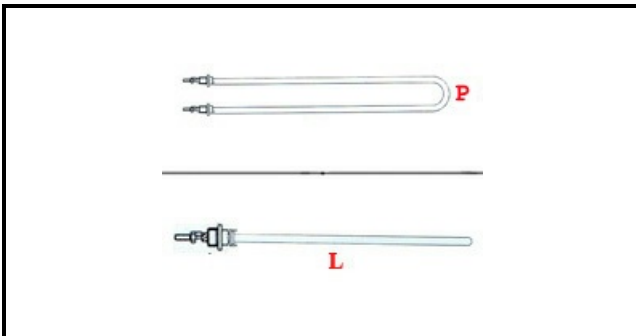

1101992

HEATING ELEMENT 1500/1800W 220/240V

Date: 15-11-2024

**Technical data**

DEPTH MM	L=412mm
WIDTH MM	P=50mm
ELEMENTS	ELEMENTI/ELEMENTS=1
DIAMETER mm	Ø=17mm
KILOWATT KW	KW=1,5
WATT	WATT=1500
MONOPHASE	MONOFASE/MONOPHASE
GAS THREAD	3/8"
NUMBER OF POLES	POLI/POLES=2
IMMERSION HEATING ELEMENTS	IMMERSIONE/IMMERSION