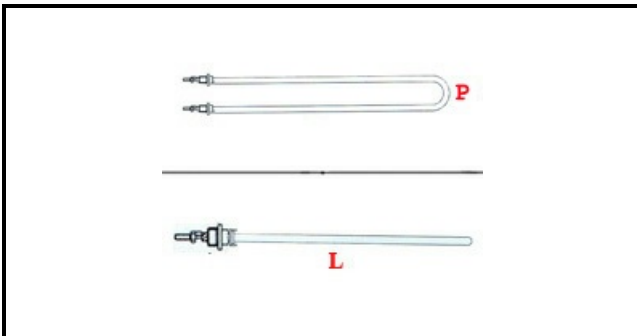

1101992

HEATING ELEMENT 1500/1800W 220/240V

Date: 06-04-2025

Technical data

DEPTH MM	L=412mm
WIDTH MM	P=50mm
ELEMENTS	ELEMENTI/ELEMENTS=1
DIAMETER mm	Ø=17mm
KILOWATT KW	KW=1,5
WATT	WATT=1500
MONOPHASE	MONOFASE/MONOPHASE
GAS THREAD	3/8"
NUMBER OF POLES	POLI/POLES=2
IMMERSION HEATING ELEMENTS	IMMERSIONE/IMMERSION