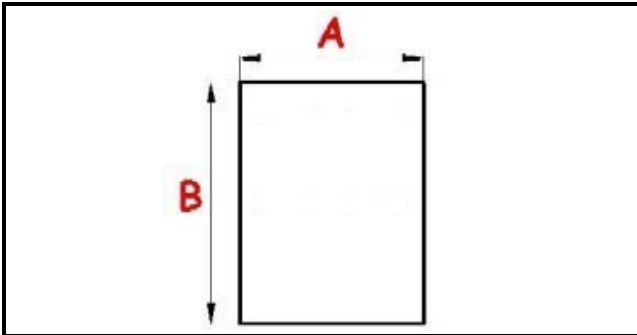

1201024

ADHESIVE HEATING ELEMENT 500/595W 220/240V 290X175MM

Date: 11-04-2025

ORIGINAL
OSP
SPARE PARTS

Technical data

DEPTH MM	A=175mm
WIDTH MM	B=290mm
ELEMENTS	ELEMENTI/ELEMENTS=1
KILOWATT KW	KW=0,5
WATT	WATT=500
MONOPHASE	MONOFASE/MONOPHASE
NUMBER OF POLES	POLI/POLES=2
DRY HEATING ELEMENT	SECCO/DRY