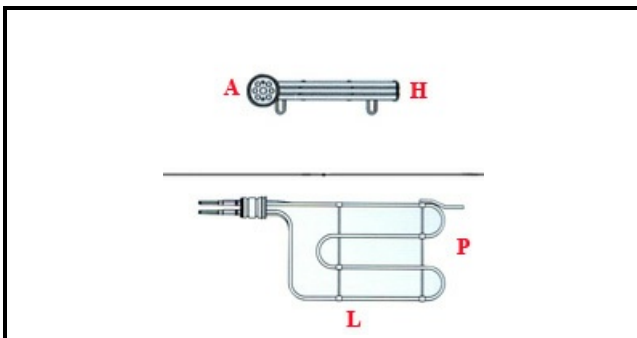

# HEATING ELEMENT PASTA COOKER 5,6KW 230V 700

Date: 11-04-2025

ORIGINAL  
**OSP**  
SPARE PARTS

## Technical data

DEPTH MM	L=255mm
WIDTH MM	P=210mm
ELEMENTS	ELEMENTI/ELEMENTS=3
ROUND FLANGE	TONDA/ROUND FLANGE=63mm
DIAMETER mm	A=63mm
KILOWATT KW	KW=5,6
WATT	WATT=5600
MONOPHASE	MONOFASE/MONOPHASE
GAS THREAD	54X1,5
NUMBER OF POLES	POLI/POLES=6
IMMERSION HEATING ELEMENTS	IMMERSIONE/IMMERSION
EXTERNAL DIAMETER mm	Ø est=63mm
INTERNAL DIAMETER mm	Ø int=54mm