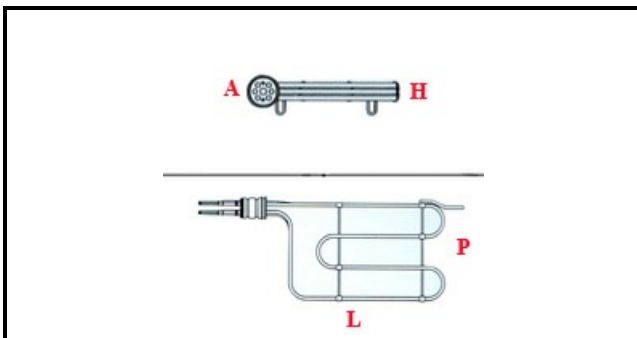

1201027

HEATING ELEMENT PASTA COOKER 5,6KW 230V 700

Date: 01-11-2024

ORIGINAL
OSP
SPARE PARTS**Technical data**

DEPTH MM	L=255mm
WIDTH MM	P=210mm
ELEMENTS	ELEMENTI/ELEMENTS=3
ROUND FLANGE	TONDA/ROUND FLANGE=63mm
DIAMETER mm	A=63mm
KILOWATT KW	KW=5,6
WATT	WATT=5600
MONOPHASE	MONOFASE/MONOPHASE
GAS THREAD	54X1,5
NUMBER OF POLES	POLI/POLES=6
IMMERSION HEATING ELEMENTS	IMMERSIONE/IMMERSION
EXTERNAL DIAMETER mm	Ø est=63mm
INTERNAL DIAMETER mm	Ø int=54mm