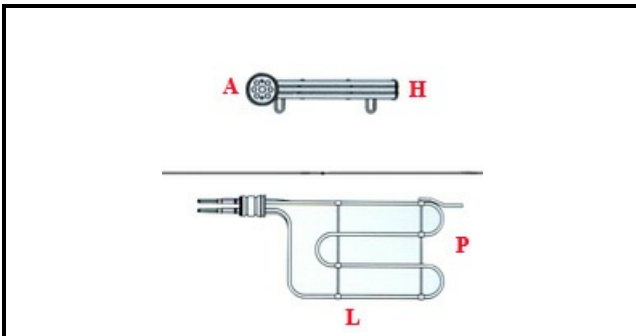

1201027

**HEATING ELEMENT PASTA COOKER 5,6KW 230V 700**

Date: 23-02-2025

ORIGINAL  
**OSP**  
SPARE PARTS**Technical data**

DEPTH MM	L=255mm
WIDTH MM	P=210mm
ELEMENTS	ELEMENTI/ELEMENTS=3
ROUND FLANGE	TONDA/ROUND FLANGE=63mm
DIAMETER mm	A=63mm
KILOWATT KW	KW=5,6
WATT	WATT=5600
MONOPHASE	MONOFASE/MONOPHASE
GAS THREAD	54X1,5
NUMBER OF POLES	POLI/POLES=6
IMMERSION HEATING ELEMENTS	IMMERSIONE/IMMERSION
EXTERNAL DIAMETER mm	Ø est=63mm
INTERNAL DIAMETER mm	Ø int=54mm