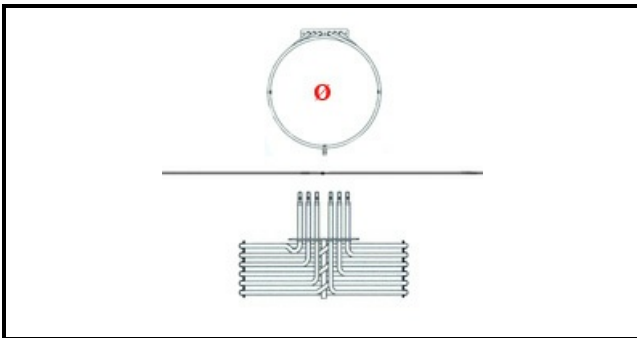

1201028

HEATING ELEMENT 5000W 230V

Date: 15-11-2024

ORIGINAL
OSP
SPARE PARTS**Technical data**

DEPTH MM	L=250mm
HEIGHT MM	H=140mm
ELEMENTS	ELEMENTI/ELEMENTS=3
SQUARE FLANGE	RETTANGOLARE/SQUARE FLANGE=140X25mm
DIAMETER mm	Ø=230mm
KILOWATT KW	KW=5
WATT	WATT=5000
MONOPHASE	MONOFASE/MONOPHASE
NUMBER OF POLES	POLI/POLES=6
NUMBER OF HOLES	FORI/HOLES=2
DRY HEATING ELEMENT	SECCO/DRY
EXTERNAL DIAMETER mm	Ø=230mm
INTERNAL DIAMETER mm	Ø=210mm