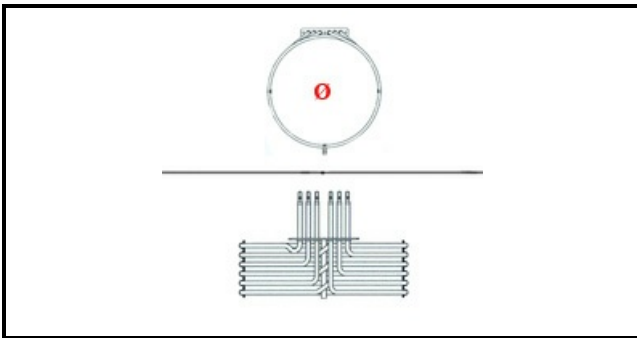

1201028

HEATING ELEMENT 5000W 230V

Date: 06-04-2025

ORIGINAL
OSP
SPARE PARTS

Technical data

DEPTH MM	L=250mm
HEIGHT MM	H=140mm
ELEMENTS	ELEMENTI/ELEMENTS=3
SQUARE FLANGE	RETTANGOLARE/SQUARE FLANGE=140X25mm
DIAMETER mm	Ø=230mm
KILOWATT KW	KW=5
WATT	WATT=5000
MONOPHASE	MONOFASE/MONOPHASE
NUMBER OF POLES	POLI/POLES=6
NUMBER OF HOLES	FORI/HOLES=2
DRY HEATING ELEMENT	SECCO/DRY
EXTERNAL DIAMETER mm	Ø=230mm
INTERNAL DIAMETER mm	Ø=210mm