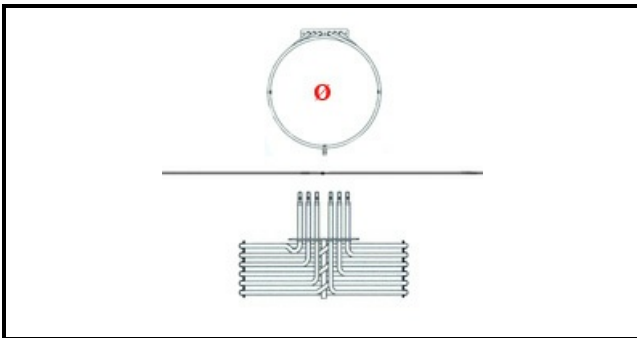

1201028

HEATING ELEMENT 5000W 230V

Date: 23-02-2025

ORIGINAL
OSP
SPARE PARTS

Technical data

DEPTH MM	L=250mm
HEIGHT MM	H=140mm
ELEMENTS	ELEMENTI/ELEMENTS=3
SQUARE FLANGE	RETTANGOLARE/SQUARE FLANGE=140X25mm
DIAMETER mm	Ø=230mm
KILOWATT KW	KW=5
WATT	WATT=5000
MONOPHASE	MONOFASE/MONOPHASE
NUMBER OF POLES	POLI/POLES=6
NUMBER OF HOLES	FORI/HOLES=2
DRY HEATING ELEMENT	SECCO/DRY
EXTERNAL DIAMETER mm	Ø=230mm
INTERNAL DIAMETER mm	Ø=210mm