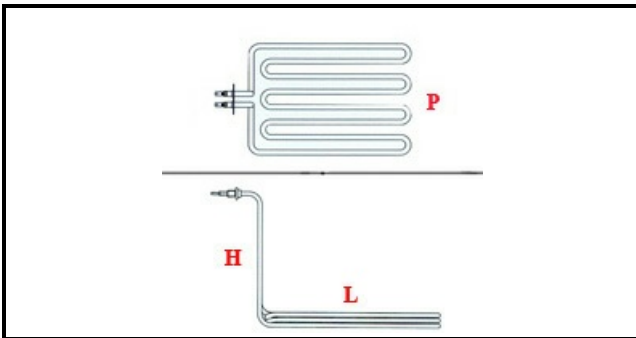

1201056

HEATING ELEMENT NE20 16KW 230V

Date: 23-12-2024

ORIGINAL
OSP
SPARE PARTS

Technical data

DEPTH MM	L=260mm
WIDTH MM	P=260mm
HEIGHT MM	H=350mm
ELEMENTS	ELEMENTI/ELEMENTS=3
KILOWATT KW	KW=16
WATT	WATT=16000
THREE PHASE	TRIFASE/THREEPHASE
NUMBER OF POLES	POLI/POLES=6
IMMERSION HEATING ELEMENTS	IMMERSIONE/IMMERSION