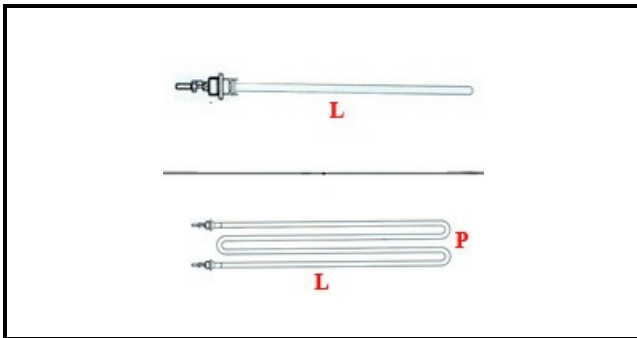

1201079

**HEATING ELEMENT 2520W 220V**

Date: 28-09-2024

**Technical data**

DEPTH MM	L=445mm
WIDTH MM	P=65mm
ELEMENTS	ELEMENTI/ELEMENTS=1
KILOWATT KW	KW=2,52
WATT	WATT=2520
MONOPHASE	MONOFASE/MONOPHASE
GAS THREAD	1/4"
NUMBER OF POLES	POLI/POLES=2
IMMERSION HEATING ELEMENTS	IMMERSIONE/IMMERSION