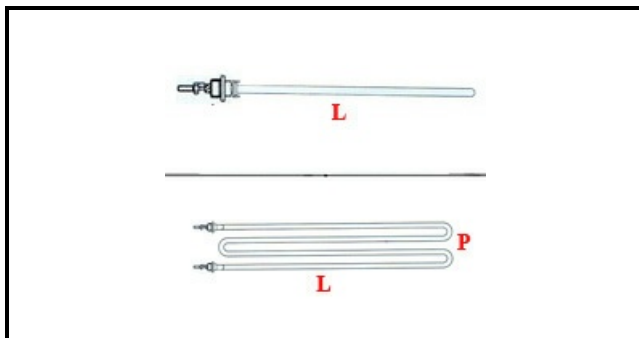

1201079

HEATING ELEMENT 2520W 220V

Date: 14-03-2025

Technical data

DEPTH MM	L=445mm
WIDTH MM	P=65mm
ELEMENTS	ELEMENTI/ELEMENTS=1
KILOWATT KW	KW=2,52
WATT	WATT=2520
MONOPHASE	MONOFASE/MONOPHASE
GAS THREAD	1/4"
NUMBER OF POLES	POLI/POLES=2
IMMERSION HEATING ELEMENTS	IMMERSIONE/IMMERSION