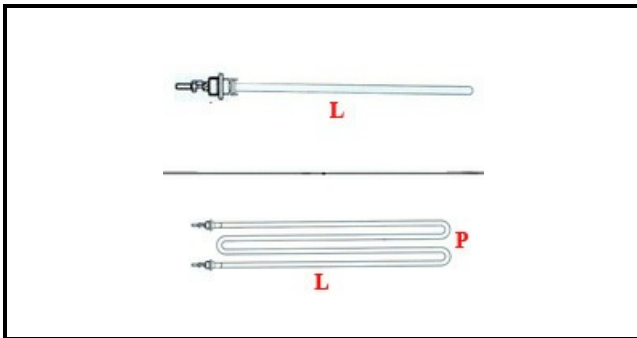

1201079

**HEATING ELEMENT 2520W 220V**

Date: 26-12-2024

**Technical data**

|                            |                      |
|----------------------------|----------------------|
| DEPTH MM                   | L=445mm              |
| WIDTH MM                   | P=65mm               |
| ELEMENTS                   | ELEMENTI/ELEMENTS=1  |
| KILOWATT KW                | KW=2,52              |
| WATT                       | WATT=2520            |
| MONOPHASE                  | MONOFASE/MONOPHASE   |
| GAS THREAD                 | 1/4"                 |
| NUMBER OF POLES            | POLI/POLES=2         |
| IMMERSION HEATING ELEMENTS | IMMERSIONE/IMMERSION |