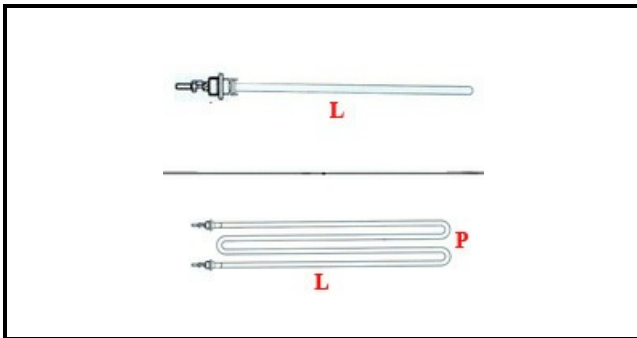

1201079

HEATING ELEMENT 2520W 220V

Date: 25-11-2024

Technical data

DEPTH MM	L=445mm
WIDTH MM	P=65mm
ELEMENTS	ELEMENTI/ELEMENTS=1
KILOWATT KW	KW=2,52
WATT	WATT=2520
MONOPHASE	MONOFASE/MONOPHASE
GAS THREAD	1/4"
NUMBER OF POLES	POLI/POLES=2
IMMERSION HEATING ELEMENTS	IMMERSIONE/IMMERSION