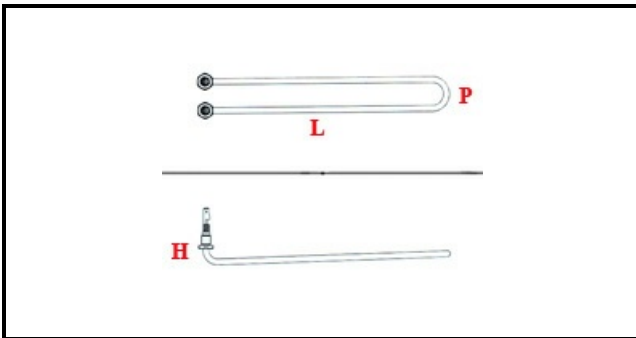

Technical data

DEPTH MM	L=430mm
WIDTH MM	P=160mm
HEIGHT MM	H=80mm
ELEMENTS	ELEMENTI/ELEMENTS=1
KILOWATT KW	KW=0,55
WATT	WATT=550
MONOPHASE	MONOFASE/MONOPHASE
NUMBER OF POLES	POLI/POLES=2
DRY HEATING ELEMENT	SECCO/DRY

Manufacturer code

MBM- EUROTEC SRL -