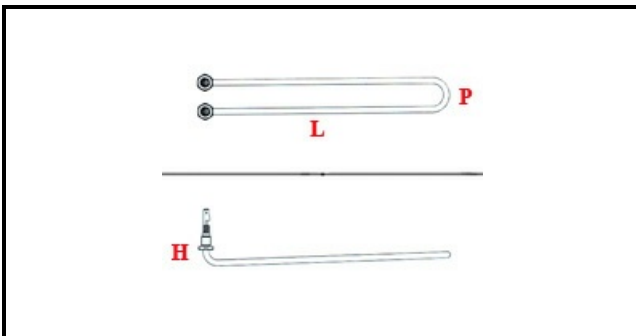

1201085

HEATING ELEMENT 550W 230V FOR EVAPORATOR DEFROST

Date: 06-04-2025

ORIGINAL
OSP
SPARE PARTS

Technical data

DEPTH MM	L=430mm
WIDTH MM	P=160mm
HEIGHT MM	H=80mm
ELEMENTS	ELEMENTI/ELEMENTS=1
KILOWATT KW	KW=0,55
WATT	WATT=550
MONOPHASE	MONOFASE/MONOPHASE
NUMBER OF POLES	POLI/POLES=2
DRY HEATING ELEMENT	SECCO/DRY