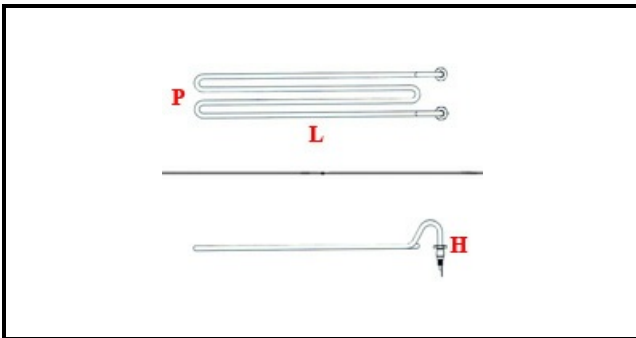

1201115

HEATING ELEMENT 1500W 230V

Date: 14-03-2025

Technical data

DEPTH MM	L=550mm
WIDTH MM	P=90mm
HEIGHT MM	H=70mm
ELEMENTS	ELEMENTI/ELEMENTS=1
KILOWATT KW	KW=1.5
WATT	WATT=1500
MONOPHASE	MONOFASE/MONOPHASE
NUMBER OF POLES	POLI/POLES=2
IMMERSION HEATING ELEMENTS	IMMERSIONE/IMMERSION