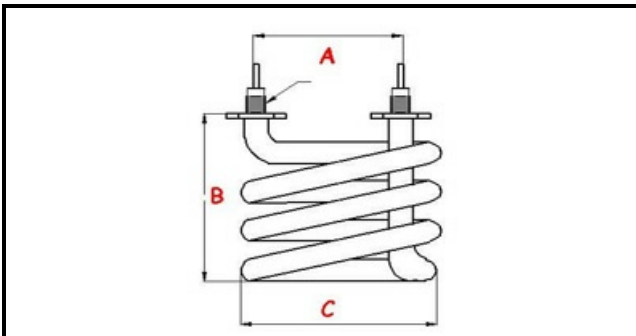

1201148

**KIT HEATING ELEMENT + GASKET FOR SILVIA 220-240V**

Date: 22-12-2024

ORIGINAL  
**OSP**  
SPARE PARTS**Technical data**

|                            |                      |
|----------------------------|----------------------|
| WIDTH MM                   | C=52mm               |
| HEIGHT MM                  | H=70mm               |
| ELEMENTS                   | ELEMENTI/ELEMENTS=1  |
| KILOWATT KW                | KW=1.1               |
| WATT                       | WATT=1100            |
| MONOPHASE                  | MONOFASE/MONOPHASE   |
| NUMBER OF POLES            | POLI/POLES=2         |
| IMMERSION HEATING ELEMENTS | IMMERSIONE/IMMERSION |
| EXTERNAL DIAMETER mm       | Ø=52mm               |