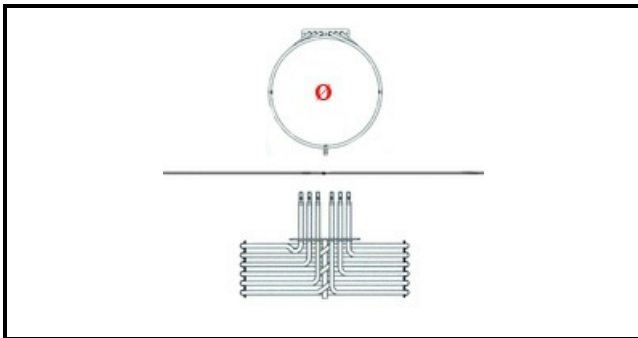

1201149

**HEATING ELEMENT 9000W-240V COD.1GIK3C335002**

Date: 20-09-2024

ORIGINAL  
**OSP**  
SPARE PARTS**Technical data**

DEPTH MM	L=396mm
HEIGHT MM	H=83mm
ELEMENTS	ELEMENTI/ELEMENTS=3
SQUARE FLANGE	RETTANGOLARE/SQUARE FLANGE=142X25mm
KILOWATT KW	KW=9
WATT	WATT=9000
MONOPHASE	MONOFASE/MONOPHASE
NUMBER OF POLES	POLI/POLES=6
NUMBER OF HOLES	FORI/HOLES=2
DRY HEATING ELEMENT	SECCO/DRY
EXTERNAL DIAMETER mm	Ø=330mm
INTERNAL DIAMETER mm	Ø=315mm