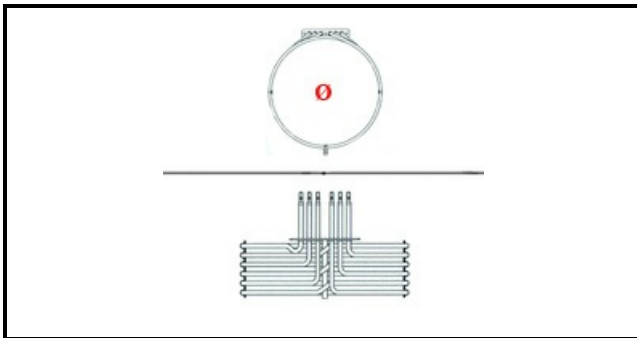

1201149

HEATING ELEMENT 9000W-240V COD.1GIK3C335002

Date: 23-01-2025

ORIGINAL
OSP
SPARE PARTS**Technical data**

DEPTH MM	L=396mm
HEIGHT MM	H=83mm
ELEMENTS	ELEMENTI/ELEMENTS=3
SQUARE FLANGE	RETTANGOLARE/SQUARE FLANGE=142X25mm
KILOWATT KW	KW=9
WATT	WATT=9000
MONOPHASE	MONOFASE/MONOPHASE
NUMBER OF POLES	POLI/POLES=6
NUMBER OF HOLES	FORI/HOLES=2
DRY HEATING ELEMENT	SECCO/DRY
EXTERNAL DIAMETER mm	Ø=330mm
INTERNAL DIAMETER mm	Ø=315mm