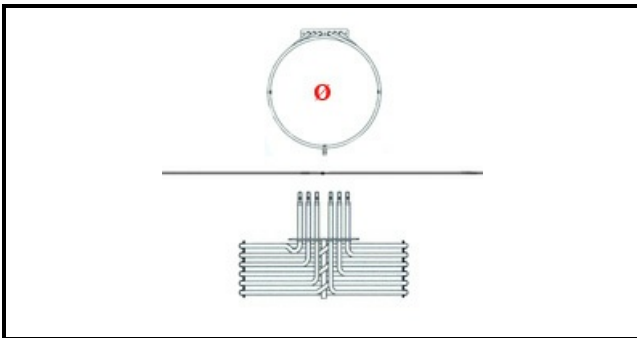

1201149

HEATING ELEMENT 9000W-240V COD.1GIK3C335002

Date: 22-12-2024

ORIGINAL
OSP
SPARE PARTS**Technical data**

DEPTH MM	L=396mm
HEIGHT MM	H=83mm
ELEMENTS	ELEMENTI/ELEMENTS=3
SQUARE FLANGE	RETTANGOLARE/SQUARE FLANGE=142X25mm
KILOWATT KW	KW=9
WATT	WATT=9000
MONOPHASE	MONOFASE/MONOPHASE
NUMBER OF POLES	POLI/POLES=6
NUMBER OF HOLES	FORI/HOLES=2
DRY HEATING ELEMENT	SECCO/DRY
EXTERNAL DIAMETER mm	Ø=330mm
INTERNAL DIAMETER mm	Ø=315mm