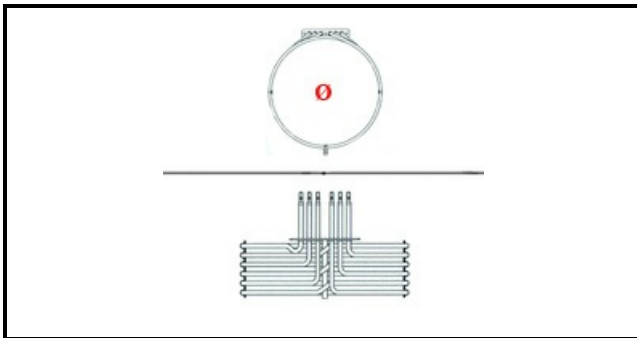

1201149

HEATING ELEMENT 9000W-240V COD.1GIK3C335002

Date: 23-02-2025

ORIGINAL
OSP
SPARE PARTS**Technical data**

DEPTH MM	L=396mm
HEIGHT MM	H=83mm
ELEMENTS	ELEMENTI/ELEMENTS=3
SQUARE FLANGE	RETTANGOLARE/SQUARE FLANGE=142X25mm
KILOWATT KW	KW=9
WATT	WATT=9000
MONOPHASE	MONOFASE/MONOPHASE
NUMBER OF POLES	POLI/POLES=6
NUMBER OF HOLES	FORI/HOLES=2
DRY HEATING ELEMENT	SECCO/DRY
EXTERNAL DIAMETER mm	Ø=330mm
INTERNAL DIAMETER mm	Ø=315mm