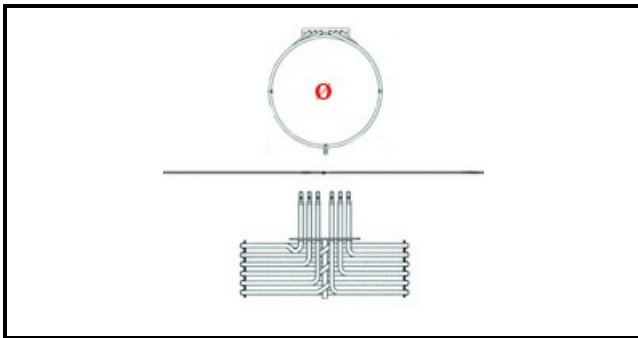

## Technical data

DEPTH MM	L=396mm
HEIGHT MM	H=83mm
ELEMENTS	ELEMENTI/ELEMENTS=3
SQUARE FLANGE	RETTANGOLARE/SQUARE FLANGE=142X25mm
KILOWATT KW	KW=9
WATT	WATT=9000
MONOPHASE	MONOFASE/MONOPHASE
NUMBER OF POLES	POLI/POLES=6
NUMBER OF HOLES	FORI/HOLES=2
DRY HEATING ELEMENT	SECCO/DRY
EXTERNAL DIAMETER mm	Ø=330mm
INTERNAL DIAMETER mm	Ø=315mm