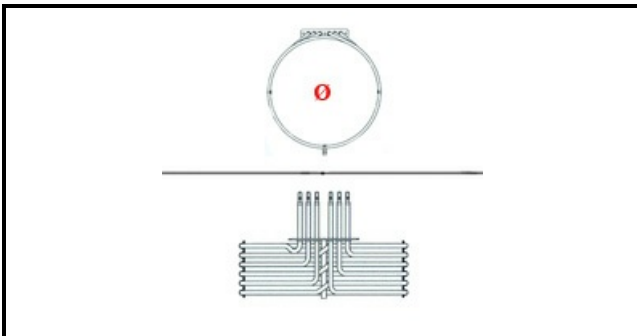

# HEATING ELEMENT 6000W 230V ICON 2015

Date: 22-11-2024

ORIGINAL  
**OSP**  
SPARE PARTS

## Technical data

ELEMENTS	ELEMENTI/ELEMENTS=3
KILOWATT KW	KW=6
WATT	WATT=6000
THREE PHASE	TRIFASE/THREEPHASE
NUMBER OF POLES	POLI/POLES=6
DRY HEATING ELEMENT	SECCO/DRY