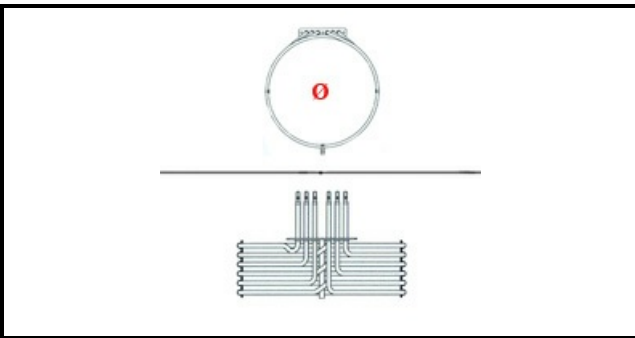

# HEATING ELEMENT 6000W 230V ICON 2015

Date: 07-04-2025

ORIGINAL  
**OSP**  
SPARE PARTS

## Technical data

ELEMENTS	ELEMENTI/ELEMENTS=3
KILOWATT KW	KW=6
WATT	WATT=6000
THREE PHASE	TRIFASE/THREEPHASE
NUMBER OF POLES	POLI/POLES=6
DRY HEATING ELEMENT	SECCO/DRY