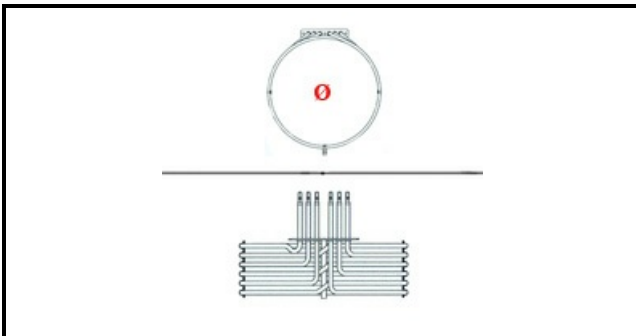

1201182

HEATING ELEMENT 6000W 230V ICON 2015

Date: 23-01-2025

ORIGINAL
OSP
SPARE PARTS

Technical data

ELEMENTS	ELEMENTI/ELEMENTS=3
KILOWATT KW	KW=6
WATT	WATT=6000
THREE PHASE	TRIFASE/THREEPHASE
NUMBER OF POLES	POLI/POLES=6
DRY HEATING ELEMENT	SECCO/DRY