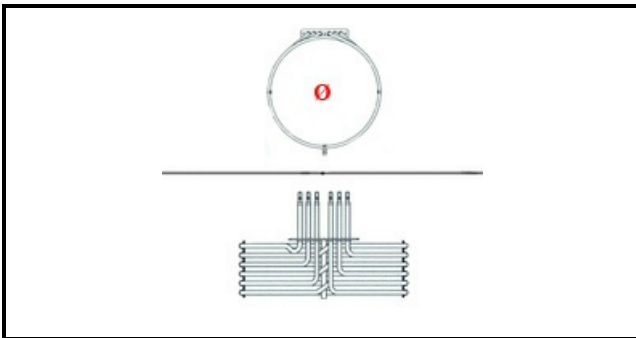

# HEATING ELEMENT 6000W 230V ICON 2015

Date: 23-02-2025

ORIGINAL  
**OSP**  
SPARE PARTS

## Technical data

ELEMENTS	ELEMENTI/ELEMENTS=3
KILOWATT KW	KW=6
WATT	WATT=6000
THREE PHASE	TRIFASE/THREEPHASE
NUMBER OF POLES	POLI/POLES=6
DRY HEATING ELEMENT	SECCO/DRY