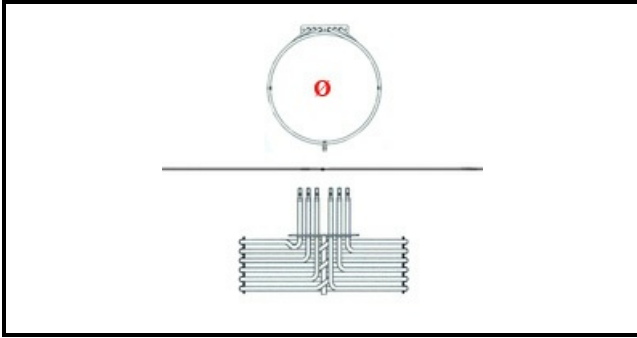

## OVEN HEATING ELEMENT 7500W 230V

Date: 29-01-2025

**Technical data**

ELEMENTS	ELEMENTI/ELEMENTS=3
KILOWATT KW	KW=7,5
WATT	WATT=7500
THREE PHASE	TRIFASE/THREEPHASE
NUMBER OF POLES	POLI/POLES=6
DRY HEATING ELEMENT	SECCO/DRY