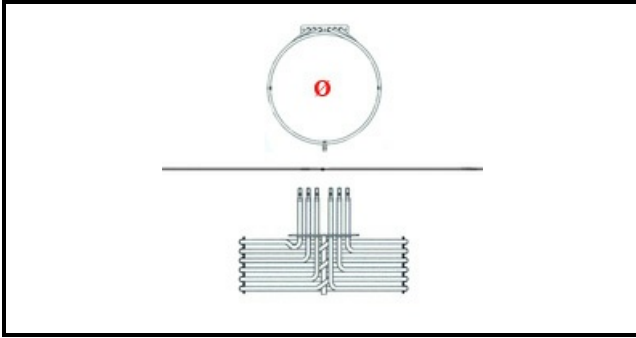

1201205

OVEN HEATING ELEMENT 7500W 230V

Date: 22-11-2024

Technical data

ELEMENTS	ELEMENTI/ELEMENTS=3
KILOWATT KW	KW=7,5
WATT	WATT=7500
THREE PHASE	TRIFASE/THREEPHASE
NUMBER OF POLES	POLI/POLES=6
DRY HEATING ELEMENT	SECCO/DRY