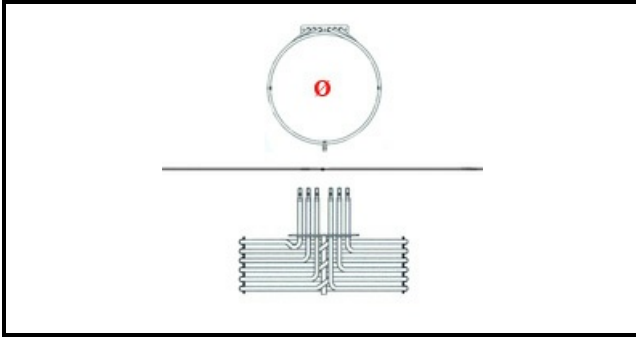

## OVEN HEATING ELEMENT 7500W 230V

Date: 22-12-2024

**Technical data**

ELEMENTS	ELEMENTI/ELEMENTS=3
KILOWATT KW	KW=7,5
WATT	WATT=7500
THREE PHASE	TRIFASE/THREEPHASE
NUMBER OF POLES	POLI/POLES=6
DRY HEATING ELEMENT	SECCO/DRY