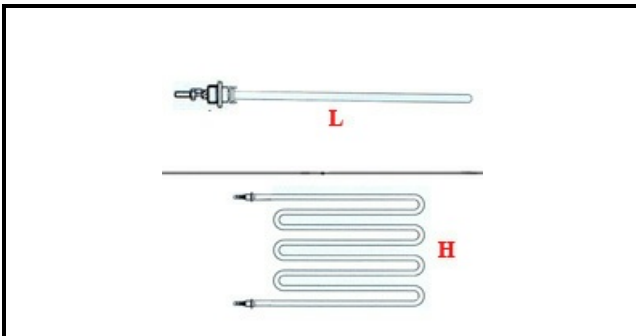

1201207

HEATING ELEMENT W1750 V230 FOR C64

Date: 15-03-2025

ORIGINAL
OSP
SPARE PARTS

Technical data

DEPTH MM	L=590mm
WIDTH MM	H=460mm
ELEMENTS	ELEMENTI/ELEMENTS=1
KILOWATT KW	KW=1,75
WATT	WATT=1750
MONOPHASE	MONOFASE/MONOPHASE
NUMBER OF POLES	POLI/POLES=2
DRY HEATING ELEMENT	SECCO/DRY