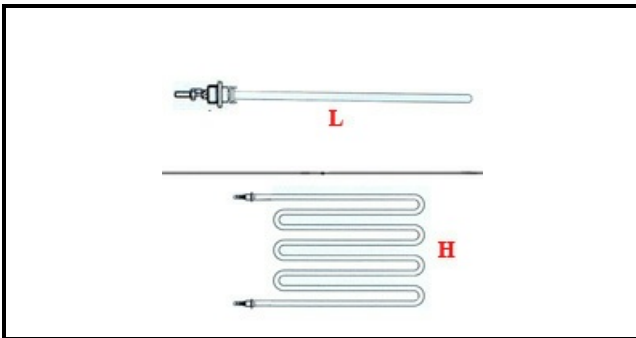

Technical data

DEPTH MM	L=590mm
WIDTH MM	H=460mm
ELEMENTS	ELEMENTI/ELEMENTS=1
KILOWATT KW	KW=1,75
WATT	WATT=1750
MONOPHASE	MONOFASE/MONOPHASE
NUMBER OF POLES	POLI/POLES=2
DRY HEATING ELEMENT	SECCO/DRY

Manufacturer code

OEM - ALI GROUP SRL A SOCIO UNICO