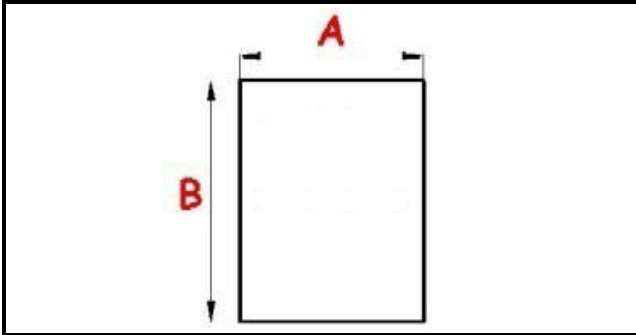

DEPTH MM	L=180mm
WIDTH MM	P=180mm
ELEMENTS	ELEMENTI/ELEMENTS=1
KILOWATT KW	KW=0,85
WATT	W=850
MONOPHASE	MONOFASE/MONOPHASE
NUMBER OF POLES	POLI/POLES=2
DRY HEATING ELEMENT	SECCO/DRY

Manufacturer code

SIRMAN SPA