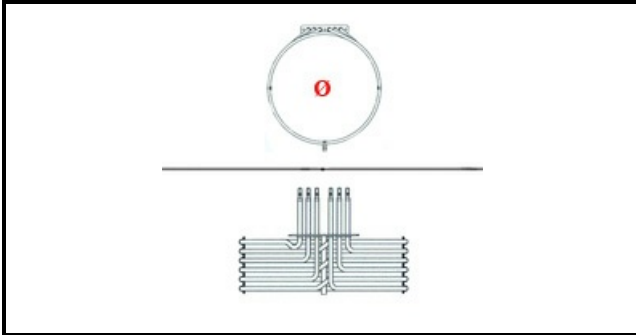

## HEATING ELEMENT 3150W 220V

Date: 27-02-2025

**Technical data**

DEPTH MM	L=280mm
HEIGHT MM	H=120mm
ELEMENTS	ELEMENTI/ELEMENTS=3
SQUARE FLANGE	RETTANGOLARE/SQUARE=9
DIAMETER mm	Ø=215mm
KILOWATT KW	KW=3,15
WATT	W=3150
THREE PHASE	TRIFASE/THREEPHASE
NUMBER OF POLES	POLI/POLES=6