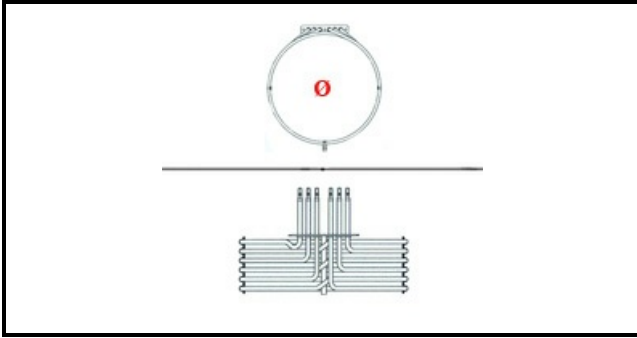

1201228

HEATING ELEMENT 3150W 220V

Date: 08-04-2025

Technical data

DEPTH MM	L=280mm
HEIGHT MM	H=120mm
ELEMENTS	ELEMENTI/ELEMENTS=3
SQUARE FLANGE	RETTANGOLARE/SQUARE=9
DIAMETER mm	Ø=215mm
KILOWATT KW	KW=3,15
WATT	W=3150
THREE PHASE	TRIFASE/THREEPHASE
NUMBER OF POLES	POLI/POLES=6