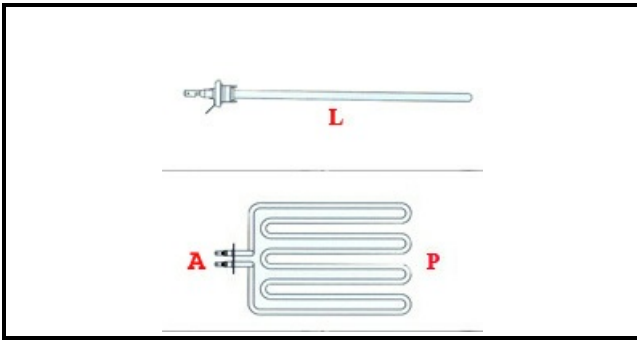

1201236

SIDE HEAD RESISTANCE W.3000 V.230

Date: 29-04-2025

Technical data

| | |
|-----------------|---------------------|
| DEPTH MM | L=1000mm |
| WIDTH MM | P=350 |
| ELEMENTS | ELEMENTI/ELEMENTS=2 |
| KILOWATT KW | KW=3 |
| WATT | W=3000 |
| MONOPHASE | MONOFASE/MONOPHASE |
| NUMBER OF POLES | POLI/POLES=2 |