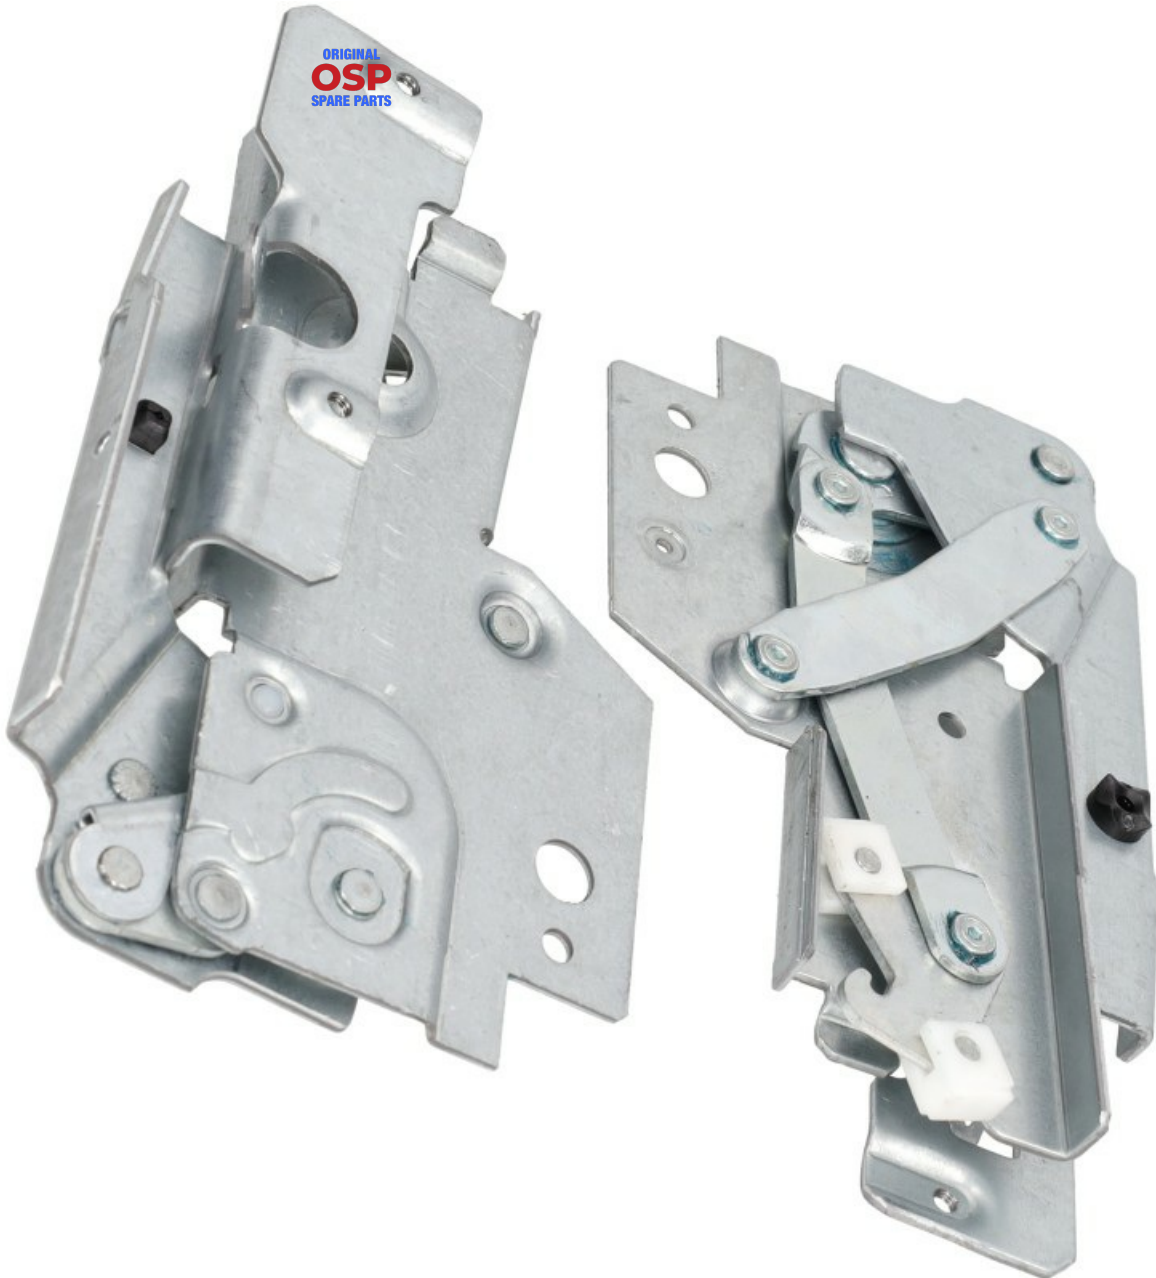

9501048

## 50286356006 KIT, DOOR HINGE, RIGHT-LEFT

Date: 10-01-2025