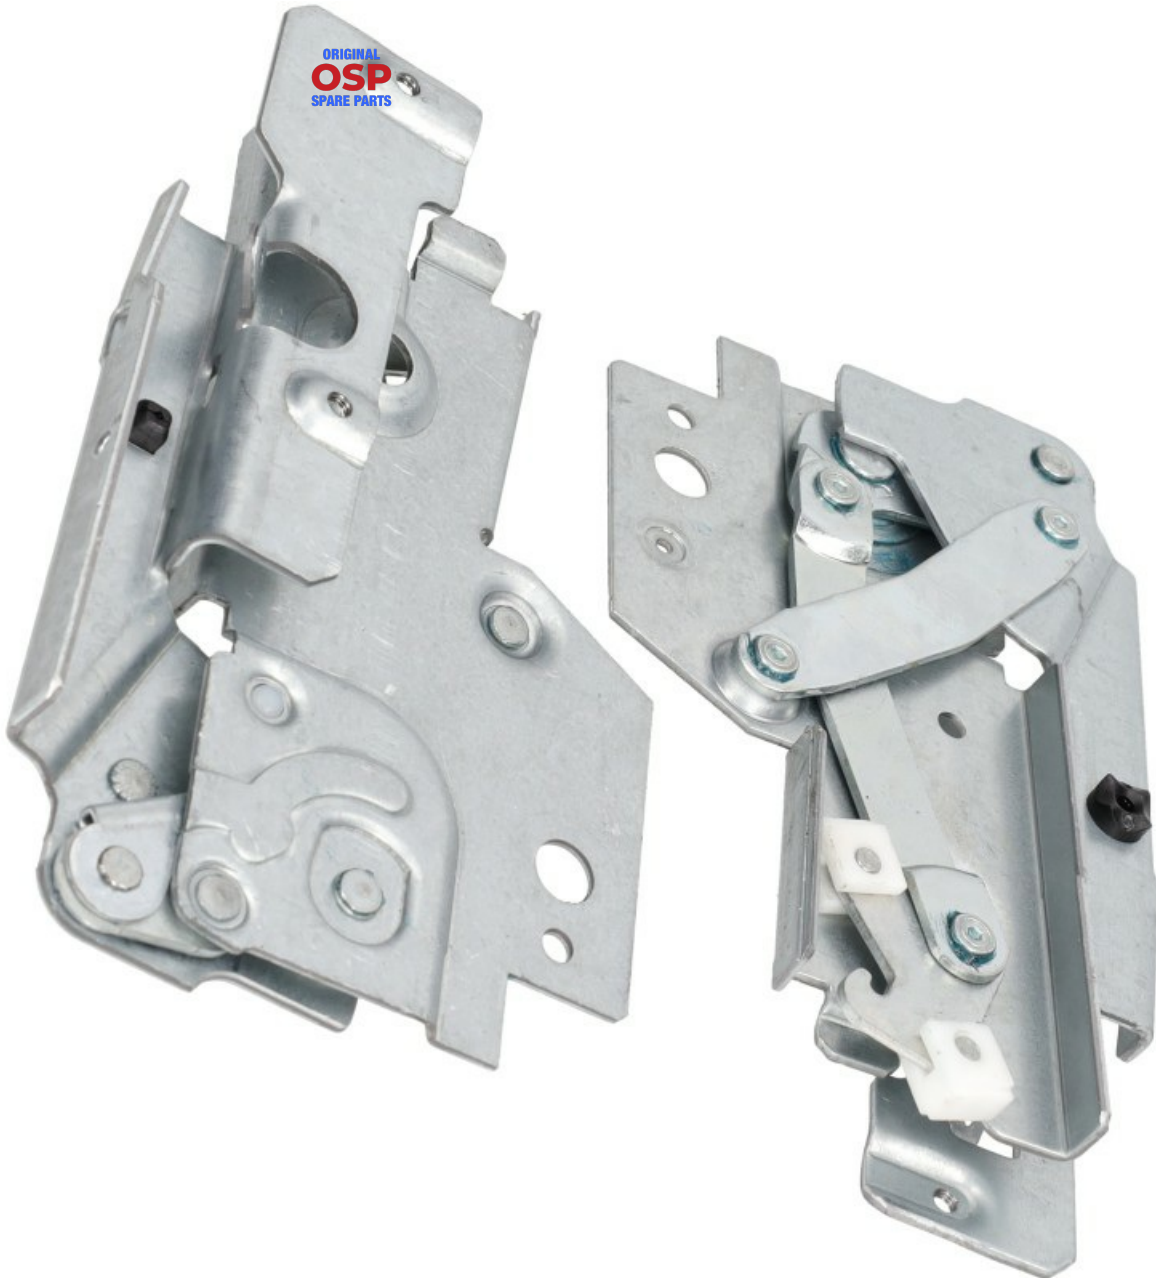

9501048

50286356006 KIT, DOOR HINGE, RIGHT-LEFT

Date: 22-11-2024

Manufacturer code

ELECTROLUX - REX APPLIANCES SPA